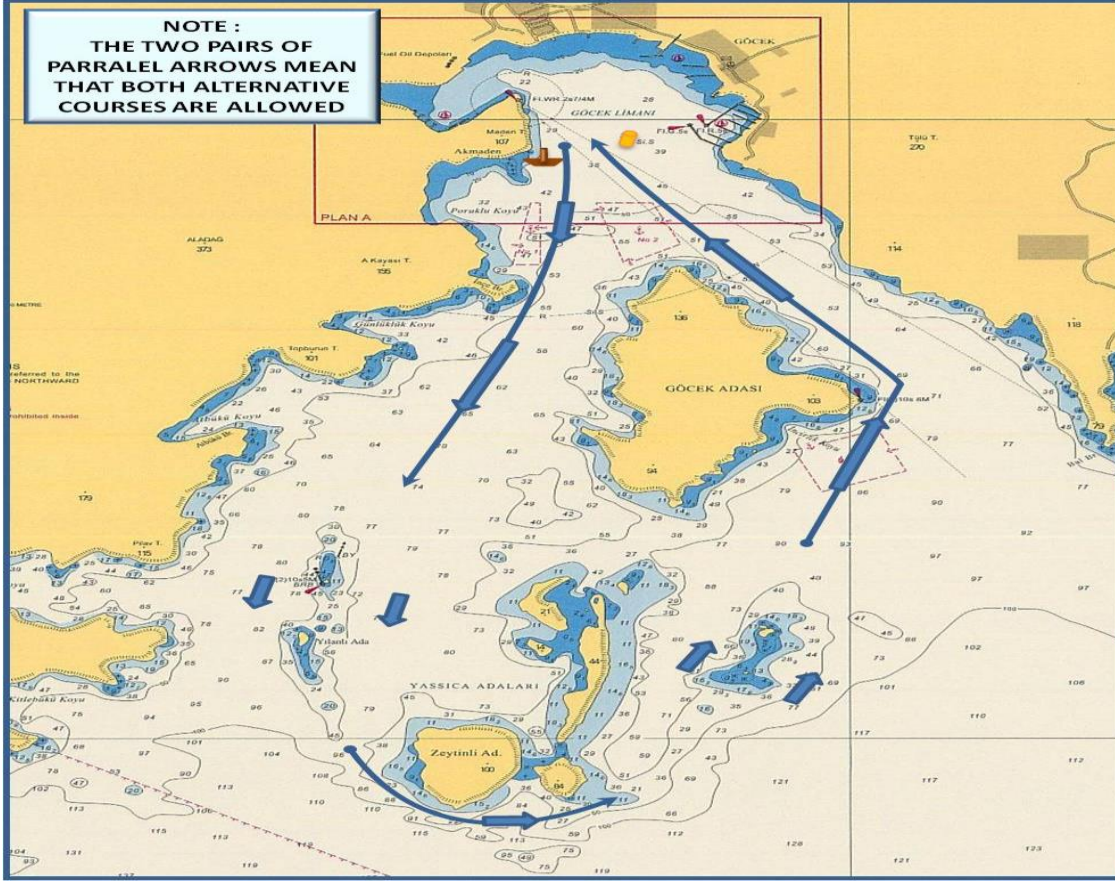

### COURSE (ROTA) 2A - IRC CLASSES

### IRC CLASSES

**START (GÖCEK)**  
GÖCEK ISLAND to port  
YASSICA ISLAND to port  
ZEYTİNLİ ISLAND to port  
YASSICA ISLAND to port  
GÖCEK ISLAND to port  
**FINISH (GÖCEK)**  
DISTANCE : ~ 7,5 NM

**START (GÖCEK)**  
GÖCEK ADASI iskelede  
YASSICA ADALARI iskelede  
ZEYTİNLİ ADASI iskelede  
YASSICA ADALARI iskelede  
GÖCEK ADASI iskelede  
**FINISH (GÖCEK koyu içi)**  
MESAFE : ~ 7,5 DM

### COURSE (ROTA) 2A – IRC CHARTER & CHARTER & FRESHMAN CLASSES

### IRC CHRT. & CHARTER & FRESHMAN CLASSES

**START (GOCEK)**  
GOCEK ISLAND to port  
**FINISH (GOCEK)**  
(~ 5,0 NM)

**START (GÖCEK)**  
GÖCEK ADASI iskelede  
**FINISH (GÖCEK)**  
(~ 5,0 DM)

The place of RC boat and marks at the starting and finishing lines are approximate.  
Start ve finish hatlarındaki şamandra ve komite botu yerleri yaklaşıktır.