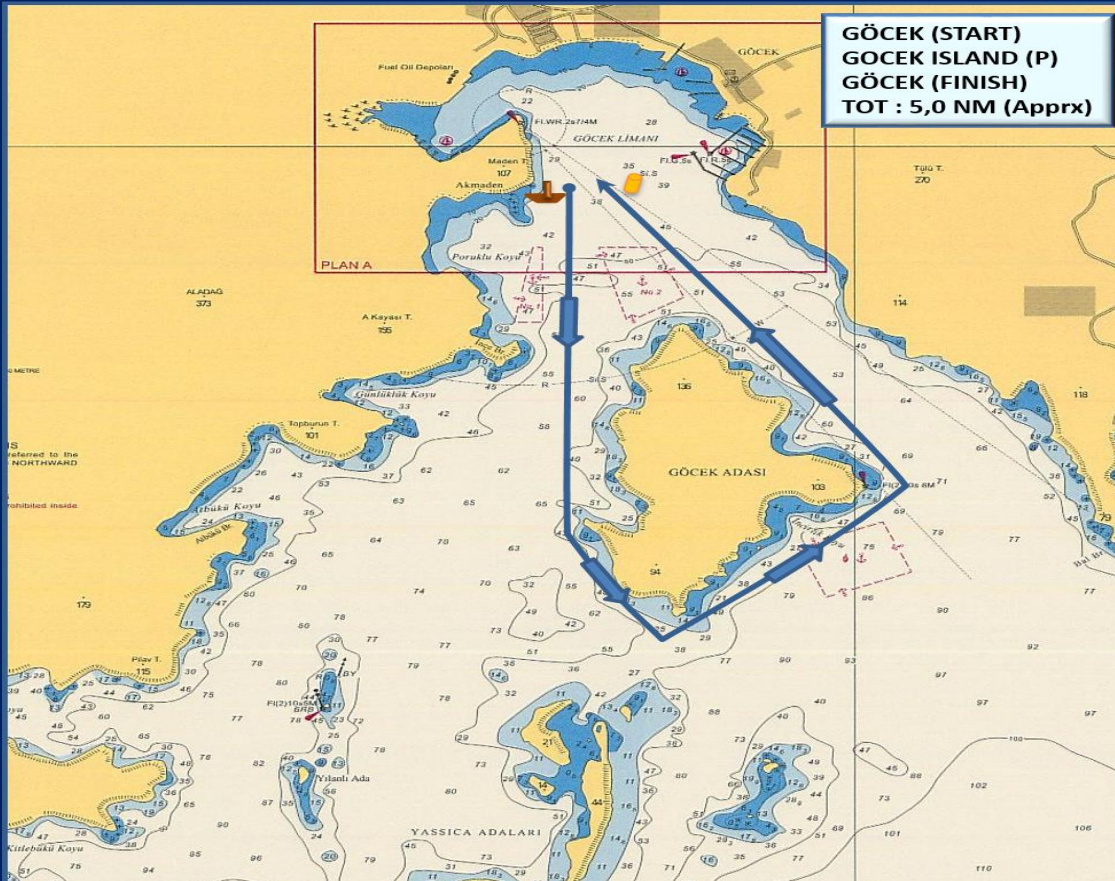

### COURSE (ROTA) 2A - IRC CLASSES

### IRC CLASSES

**START (GÖCEK)**  
GÖCEK ISLAND to port  
YASSICA ISLAND to port  
ZEYTİNLİ ISLAND to port  
YASSICA ISLAND to port  
GÖCEK ISLAND to port  
**FINISH (GÖCEK)**  
DISTANCE : ~ 7,5 NM

**START (GÖCEK)**  
GÖCEK ADASI iskelede  
YASSICA ADALARI iskelede  
ZEYTİNLİ ADASI iskelede  
YASSICA ADALARI iskelede  
GÖCEK ADASI iskelede  
**FINISH (GÖCEK koyu içi)**  
MESAFE : ~ 7,5 DM

### COURSE (ROTA) 2A – IRC CHARTER & CHARTER & FRESHMAN CLASSES

### IRC CHRT. & CHARTER & FRESHMAN CLASSES

**START (GOCEK)**  
GOCEK ISLAND to port  
**FINISH (GOCEK)**  
(~ 5,0 NM)

**START (GÖCEK)**  
GÖCEK ADASI iskelede  
**FINISH (GÖCEK)**  
(~ 5,0 DM)

The place of RC boat and marks at the starting and finishing lines are approximate.  
Start ve finish hatlarındaki şamandra ve komite botu yerleri yaklaşıktır.