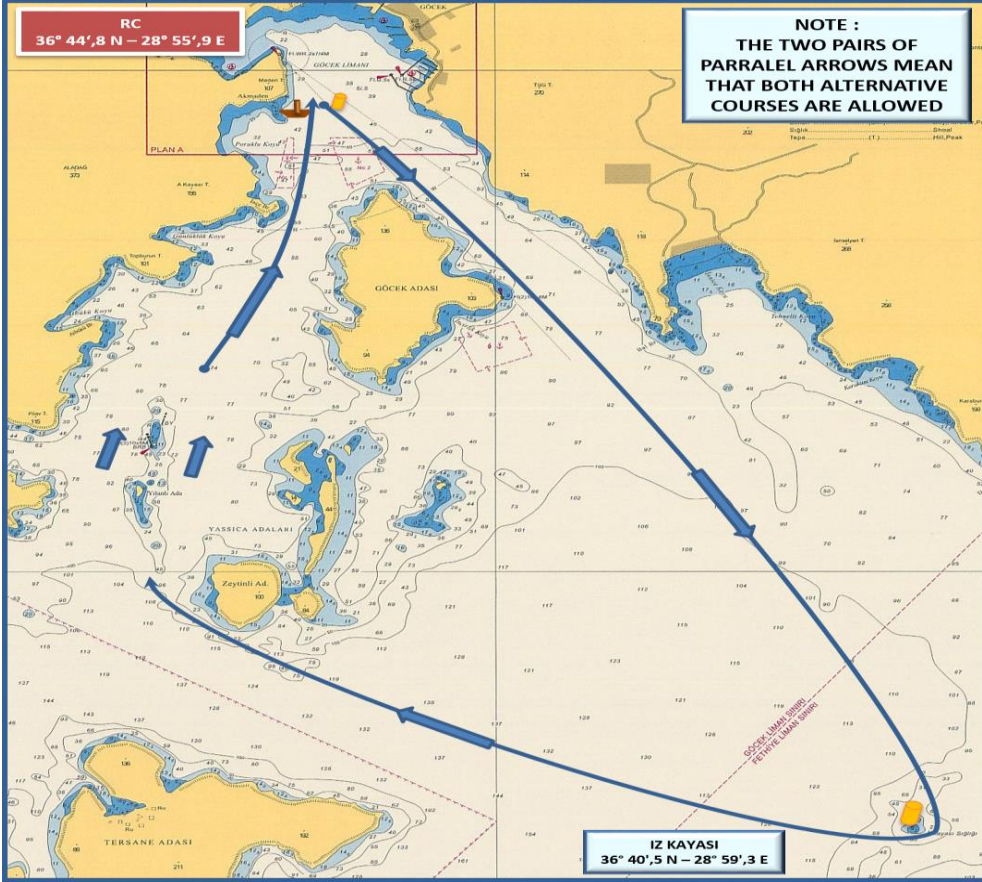

COURSE (ROTA) 2C - IRC CLASSES

IRC CLASSES

START (GÖCEK)
GÖCEK ISLAND to starboard
İZ KAYASI to starboard
ZEYTLİ ISLAND to starboard
YASSICA ISLAND to starboard
GÖCEK ISLAND to starboard
FINISH (GÖCEK)
DISTANCE : ~ 11,5 NM

START (GÖCEK)
GÖCEK ADASI sancakta
İZ KAYASI sancakta
ZEYTLİ ADASI sancakta
YASSICA ADALARI sancakta
GÖCEK ADASI sancakta
FINISH (GÖCEK koy içi)
MESAFE : ~ 11,5 DM

COURSE (ROTA) 2C - IRC CHARTER & CHARTER & FRESHMAN CLASSES

IRC CHRT. & CHARTER & FRESHMAN CLASSES

START (GOCEK)
GOCEK ISLAND to starboard
ZEYTLİ ISLAND to starboard
YASSICA ISLAND to starboard
GOCEK ISLAND to starboard
FINISH (GOCEK)
DISTANCE : (~ 7,5 NM)

START (GÖCEK)
GÖCEK ADASI sancakta
ZEYTLİ ADASI sancakta
YASSICA ADALARI sancakta
GÖCEK ADASI sancakta
FINISH (GÖCEK)
MESAFE : (~ 7,5 DM)