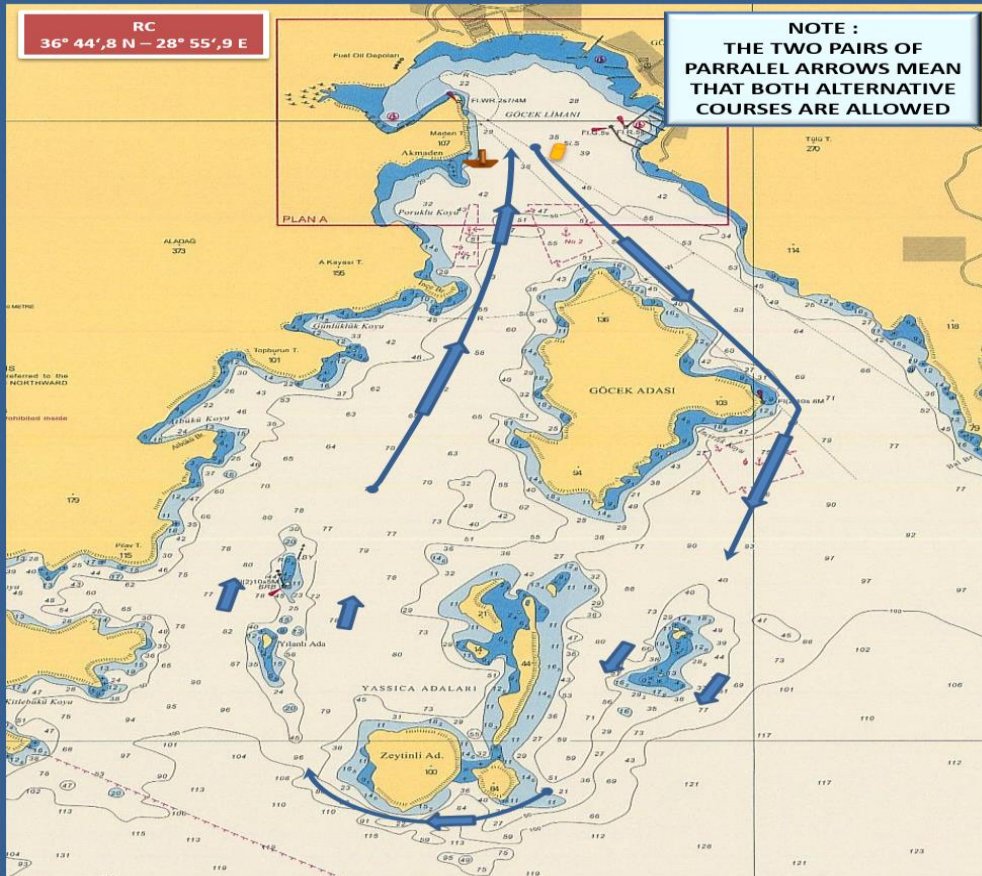

COURSE (ROTA) 2C - IRC CLASSES

IRC CLASSES

START (GÖCEK)
GÖCEK ISLAND to starboard
İZ KAYASI to starboard
ZEYTLİ ISLAND to starboard
YASSICA ISLAND to starboard
GÖCEK ISLAND to starboard
FINISH (GÖCEK)
DISTANCE : ~ 11,5 NM

START (GÖCEK)
GÖCEK ADASI sancakta
İZ KAYASI sancakta
ZEYTLİ ADASI sancakta
YASSICA ADALARI sancakta
GÖCEK ADASI sancakta
FINISH (GÖCEK koy içi)
MESAFE : ~ 11,5 DM

COURSE (ROTA) 2C - IRC CHARTER & CHARTER & FRESHMAN CLASSES

IRC CHRT. & CHARTER & FRESHMAN CLASSES

START (GOCEK)
GOCEK ISLAND to starboard
ZEYTLİ ISLAND to starboard
YASSICA ISLAND to starboard
GOCEK ISLAND to starboard
FINISH (GOCEK)
DISTANCE : (~ 7,5 NM)

START (GÖCEK)
GÖCEK ADASI sancakta
ZEYTLİ ADASI sancakta
YASSICA ADALARI sancakta
GÖCEK ADASI sancakta
FINISH (GÖCEK)
MESAFE : (~ 7,5 DM)