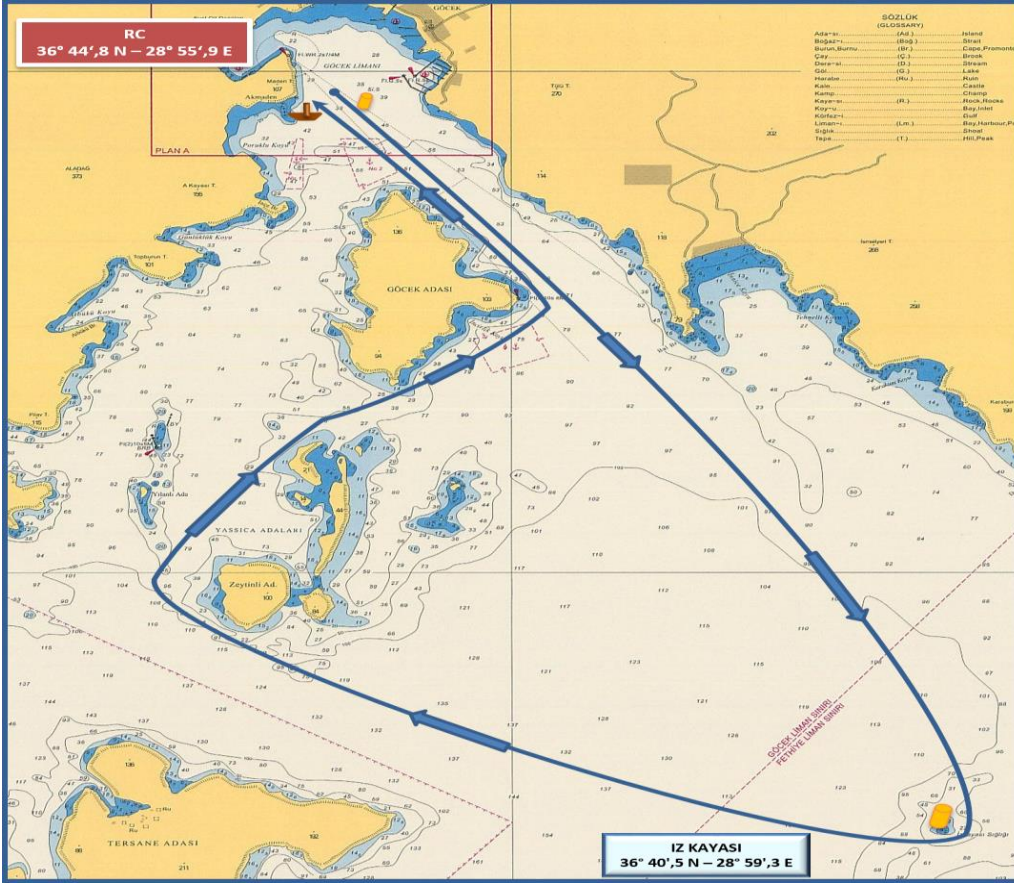

COURSE (ROTA) 2D - IRC CLASSES

IRC CLASSES

START (GOCEK)
GÖCEK ISLAND to starboard
IZ KAYASI to starboard
ZEYTİNLİ ISLAND to starboard
YASSICA ISLAND to starboard
GÖCEK ISLAND to port
FINISH (GÖCEK)
DISTANCE : ~ 13,0 NM

START (GÖCEK)
GÖCEK ADASI sancakta
İZ KAYASI sancakta
ZEYTİNLİ ADASI sancakta
YASSICA ADALARI sancakta
GÖCEK ADASI iskelede
FINISH (GÖCEK koy içi)
MESAFE : ~ 13,0 DM

COURSE (ROTA 2D) – IRC CHARTER & CHARTER & FRESHMAN CLASSES

IRC CHRT. & CHARTER & FRESHMAN CLASSES

START (GOCEK)
GOCEK ISLAND to starboard
ZEYTİNLİ ISLAND to starboard
YASSICA ISLAND to starboard
GOCEK ISLAND to port
FINISH (GOCEK)
DISTANCE : (~ 8,0 NM)

START (GÖCEK)
GÖCEK ADASI sancakta
ZEYTİNLİ ADASI sancakta
YASSICA ADALARI sancakta
GÖCEK ADASI iskelede
FINISH (GÖCEK)
MESAFE : (~ 8,0 DM)

The place of RC boat and marks at the starting and finishing lines are approximate.
Start ve finish hatlarındaki şamandıra ve komite botu yerleri yaklaşıkştir.