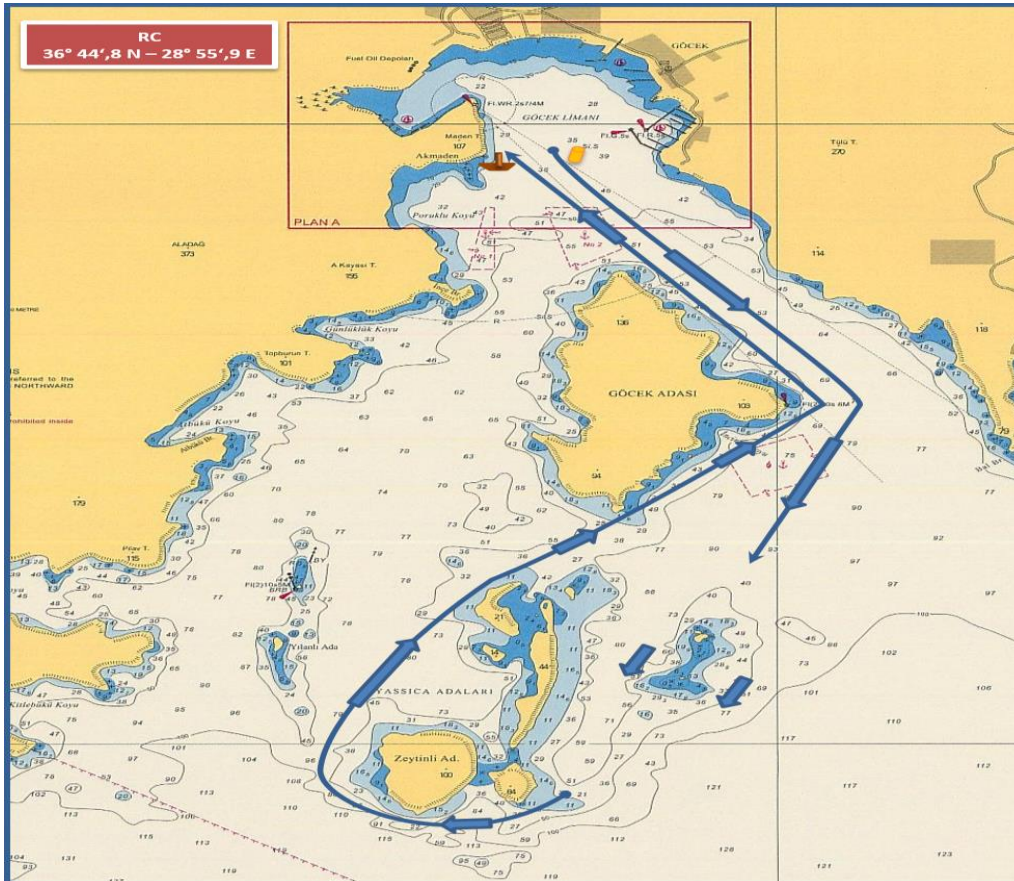

COURSE (ROTA) 2D - IRC CLASSES

IRC CLASSES

START (GOCEK)
GÖCEK ISLAND to starboard
IZ KAYASI to starboard
ZEYTİNLİ ISLAND to starboard
YASSICA ISLAND to starboard
GÖCEK ISLAND to port
FINISH (GÖCEK)
DISTANCE : ~ 13,0 NM

START (GÖCEK)
GÖCEK ADASI sancakta
İZ KAYASI sancakta
ZEYTİNLİ ADASI sancakta
YASSICA ADALARI sancakta
GÖCEK ADASI iskelede
FINISH (GÖCEK koy içi)
MESAFE : ~ 13,0 DM

COURSE (ROTA 2D) – IRC CHARTER & CHARTER & FRESHMAN CLASSES

IRC CHRT. & CHARTER & FRESHMAN CLASSES

START (GOCEK)
GOCEK ISLAND to starboard
ZEYTİNLİ ISLAND to starboard
YASSICA ISLAND to starboard
GOCEK ISLAND to port
FINISH (GOCEK)
DISTANCE : (~ 8,0 NM)

START (GÖCEK)
GÖCEK ADASI sancakta
ZEYTİNLİ ADASI sancakta
YASSICA ADALARI sancakta
GÖCEK ADASI iskelede
FINISH (GÖCEK)
MESAFE : (~ 8,0 DM)

The place of RC boat and marks at the starting and finishing lines are approximate.
Start ve finish hatlarındaki şamandıra ve komite botu yerleri yaklaşıkştir.