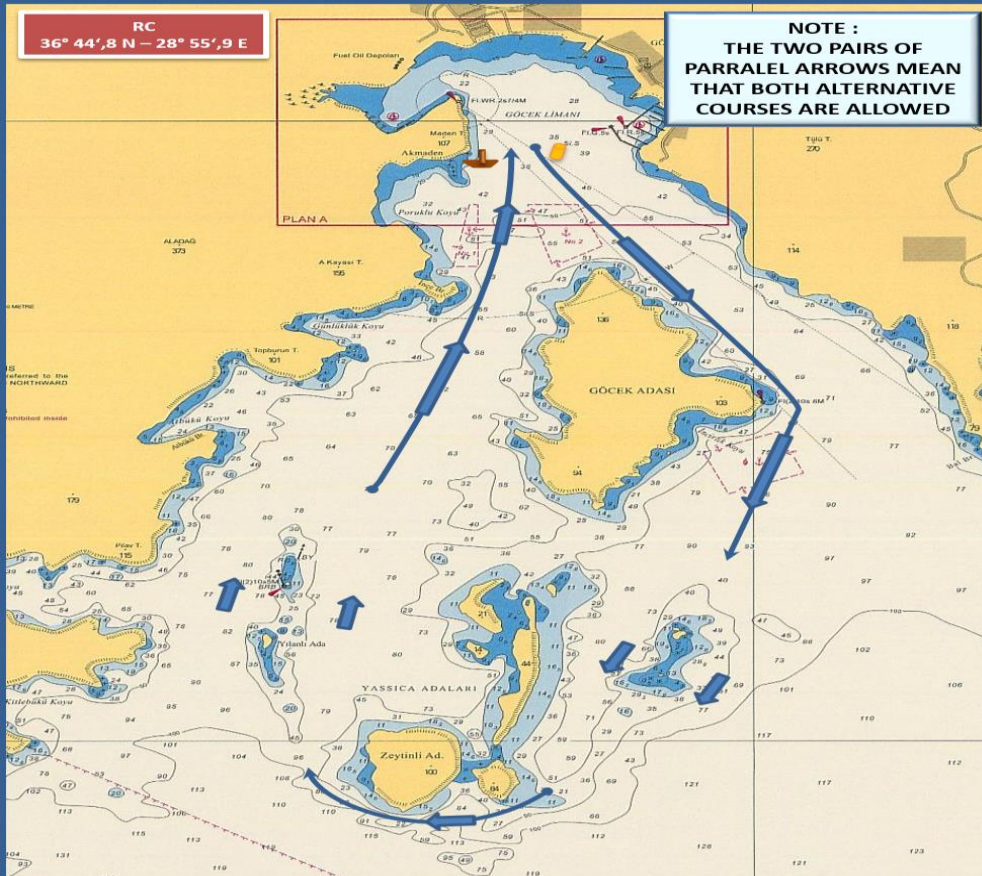

COURSE (ROTA) 2C - IRC CLASSES

IRC CLASSES

START (GÖCEK)
GÖCEK ISLAND to starboard
İZ KAYASI to starboard
ZEYTİNLİ ISLAND to starboard
YASSICA ISLAND to starboard
GÖCEK ISLAND to starboard
FINISH (GÖCEK)
DISTANCE : ~ 11,5 NM

START (GÖCEK)
GÖCEK ADASI sancakta
İZ KAYASI sancakta
ZEYTİNLİ ADASI sancakta
YASSICA ADALARI sancakta
GÖCEK ADASI sancakta
FINISH (GÖCEK koyu içi)
MESAFE : ~ 11,5 DM

COURSE (ROTA) 2C - IRC CHARTER & CHARTER & FRESHMAN CLASSES

IRC CHRT. & CHARTER & FRESHMAN CLASSES

START (GOCEK)
GOCEK ISLAND to starboard
ZEYTİNLİ ISLAND to starboard
YASSICA ISLAND to starboard
GOCEK ISLAND to starboard
FINISH (GOCEK)
DISTANCE : (~ 7,5 NM)

START (GÖCEK)
GÖCEK ADASI sancakta
ZEYTİNLİ ADASI sancakta
YASSICA ADALARI sancakta
GÖCEK ADASI sancakta
FINISH (GÖCEK)
MESAFE : (~ 7,5 DM)

The place of RC boat and marks at the starting and finishing lines are approximate.
Start ve finish hatlarındaki şamandra ve komite botu yerleri yaklaşıkştir.