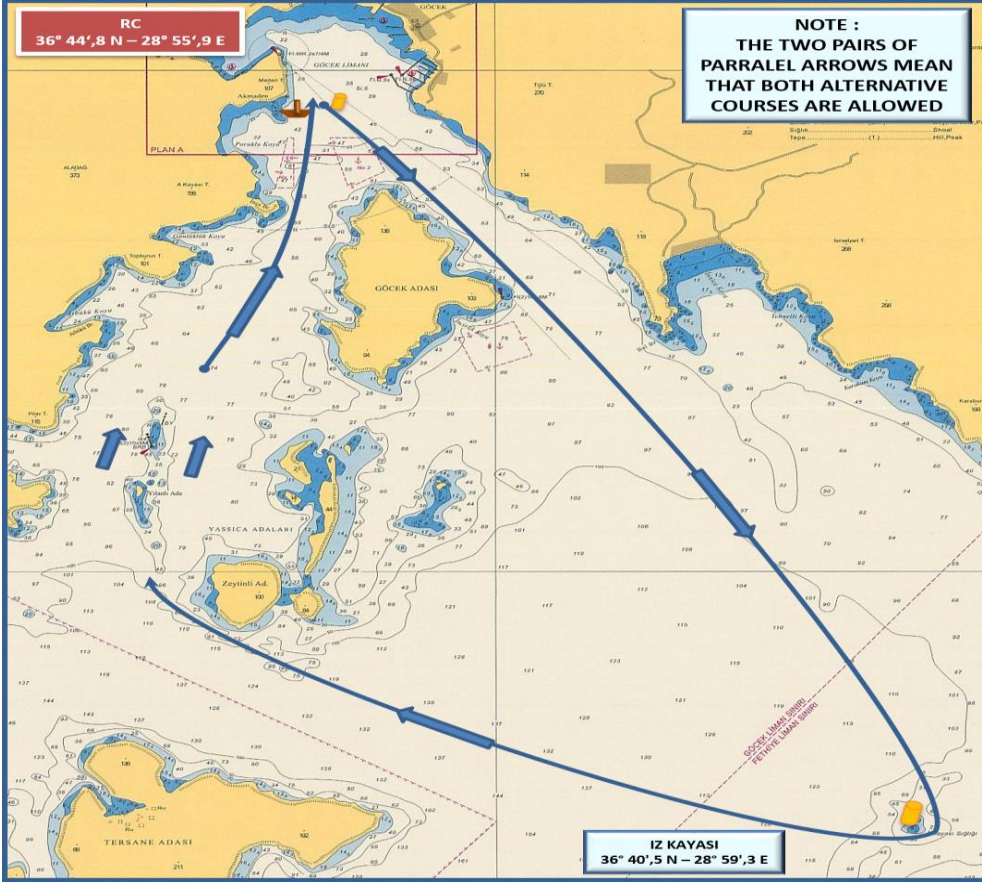

COURSE (ROTA) 2C - IRC CLASSES

IRC CLASSES

START (GÖCEK)
GÖCEK ISLAND to starboard
İZ KAYASI to starboard
ZEYTİNLİ ISLAND to starboard
YASSICA ISLAND to starboard
GÖCEK ISLAND to starboard
FINISH (GÖCEK)
DISTANCE : ~ 11,5 NM

START (GÖCEK)
GÖCEK ADASI sancakta
İZ KAYASI sancakta
ZEYTİNLİ ADASI sancakta
YASSICA ADALARI sancakta
GÖCEK ADASI sancakta
FINISH (GÖCEK koyu içi)
MESAFE : ~ 11,5 DM

COURSE (ROTA) 2C - IRC CHARTER & CHARTER & FRESHMAN CLASSES

IRC CHRT. & CHARTER & FRESHMAN CLASSES

START (GOCEK)
GOCEK ISLAND to starboard
ZEYTİNLİ ISLAND to starboard
YASSICA ISLAND to starboard
GOCEK ISLAND to starboard
FINISH (GOCEK)
DISTANCE : (~ 7,5 NM)

START (GÖCEK)
GÖCEK ADASI sancakta
ZEYTİNLİ ADASI sancakta
YASSICA ADALARI sancakta
GÖCEK ADASI sancakta
FINISH (GÖCEK)
MESAFE : (~ 7,5 DM)

The place of RC boat and marks at the starting and finishing lines are approximate.
Start ve finish hatlarındaki şamandra ve komite botu yerleri yaklaşıkştir.