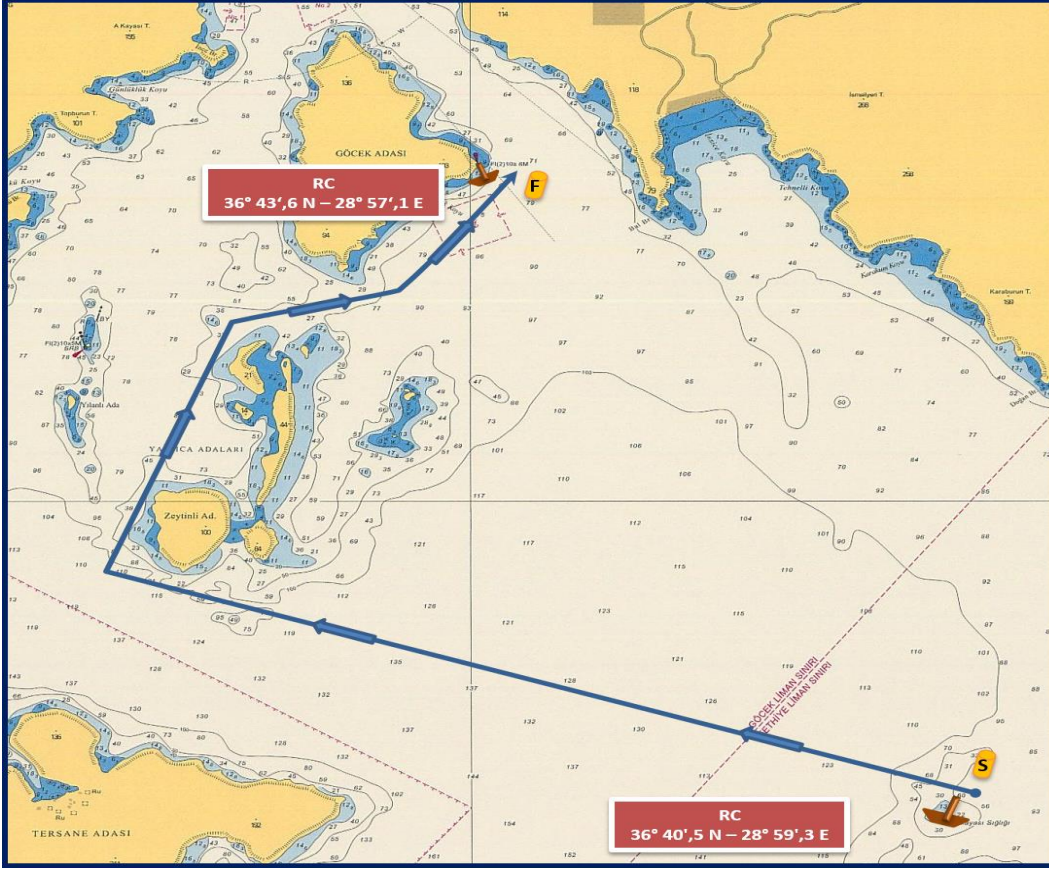

GÖCEK YACHT CLUB

COURSE 1F - ROTA 1F

Coastal courses / Coğrafik rotalar

COURSE (ROTA) 1F – IRC CLASSES

IRC CLASSES

START (İZ KAYASI)
ZEYTİNLİ ISLAND to starboard
YASSICA ISLAND to starboard
FINISH (GÖCEK ISLAND)
Apprx. DISTANCE : ~ 6,0 NM

START (İZ KAYASI),
ZEYTİNLİ ADA sancakta
YASSICA ADALARI sancakta
FINISH (GÖCEK ADASI)
Yaklaşık MESAFE : ~ 6,0 DM

COURSE (ROTA) 1F - IRC CHARTER & CHARTER & FRESHMAN CLASSES

IRC CHARTER & CHARTER & FRESHMAN

START (İZ KAYASI)
TOPAN ISLAND to starboard
FINISH (GÖCEK ISLAND)
Apprx. DISTANCE : ~ 4,5 NM

START (İZ KAYASI)
TOPAN ADA sancakta
FINISH (GÖCEK ADASI)
Yaklaşık MESAFE : ~ 4,5 DM

The place of RC boat and marks at the starting and finishing lines are approximate.
Start ve finish hatlarındaki şamandıra ve komite botu yerleri yaklaşıkştir.