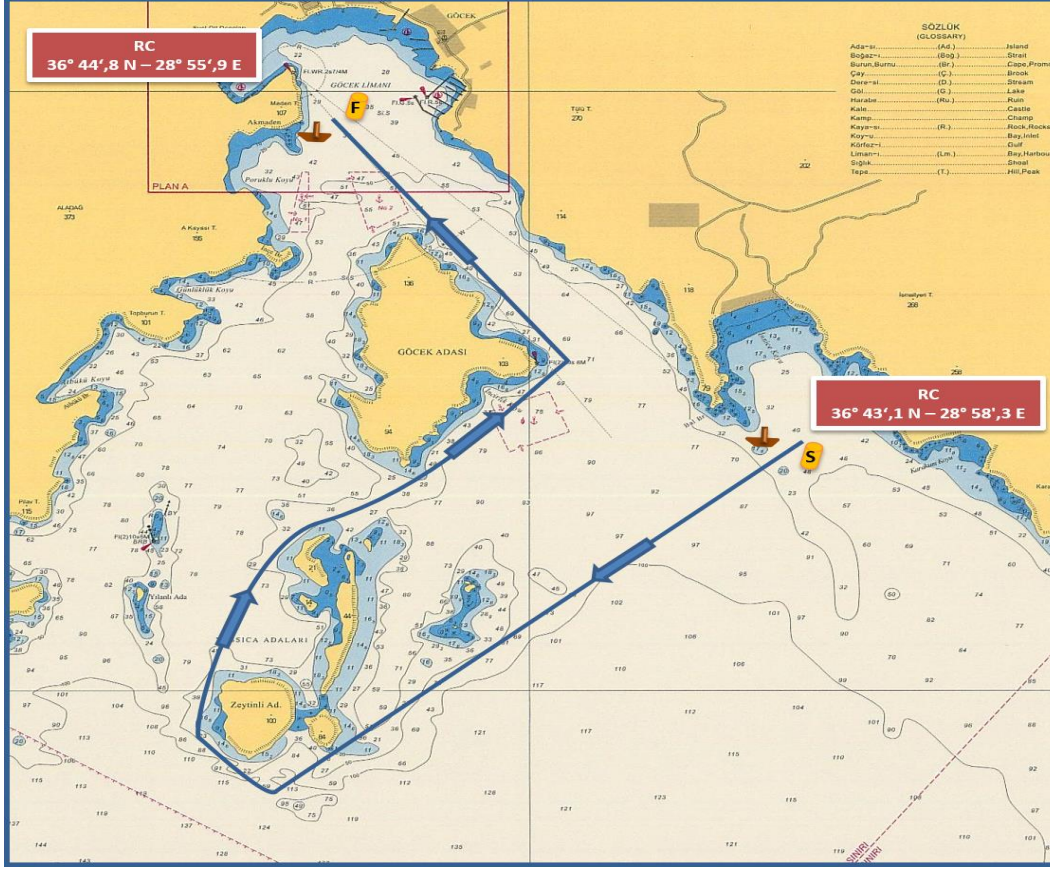

COURSE (ROTA) 4C - IRC CLASSES

IRC CLASSES

START (İNLİCE)

(36°43',1 N - 28°58',3 E)

TOPAN ISLAND to starboard

ZEYTİNLİ ISLAND to starboard

YASSICA ISLAND to starboard

GÖCEK ISLAND to port

FINISH (GÖCEK)

(~ 7,5 NM)

START (İNLİCE)

(36°43',1 N - 28°58',3 E)

TOPAN ADALAR sancakta

ZEYTİNLİ ADA sancakya

YASSICA ADALARI sancakta

GÖCEK ADASI iskelede

GÖCEK ISLAND to port

FINISH (GÖCEK)

(~ 5,0 NM)

START (İNLİCE)

(36°43',1 N - 28°58',3 E)

TOPAN ADASI sancakta

ŞAMANDIRA 1 sancakta

GÖCEK ADASI iskelede

FINISH (GÖCEK)

(~ 5,0 DM)

The place of RC boat and marks at the starting and finishing lines are approximate.

Start ve finish hatlarındaki şamandıra ve komite botu yerleri yaklaşıkştir.