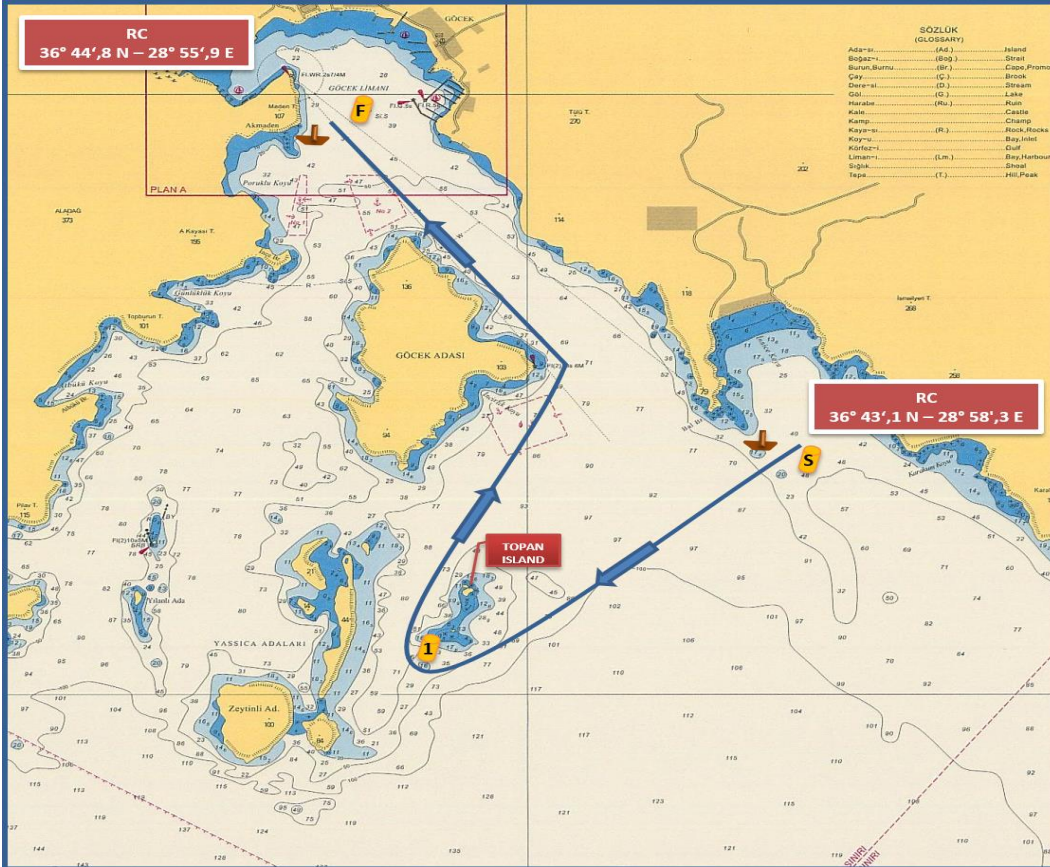

FINISH (GÖCEK)

(~ 7,5 NM)

START (İNLİCE)

(36°43',1 N - 28°58',3 E)

TOPAN ADALAR sancakta

ZEYTİNLİ ADA sancakya

YASSICA ADALARI sancakta

GÖCEK ADASI iskelede

FINISH (GÖCEK)

(~7,5 DM)

COURSE (ROTA) 4C - IRC CHARTER & CHARTER & FRESHMAN CLASSES

IRC CHRT. & CHARTER & FRESHMAN CLASSES

START (İNLİCE)

(36°43',1 N - 28°58',3 E)

TOPAN ISLAND to starboard

MARK 1 to starboard

GÖCEK ISLAND to port

FINISH (GÖCEK)

(~ 5,0 NM)

START (İNLİCE)

(36°43',1 N - 28°58',3 E)

TOPAN ADASI sancakta

ŞAMANDIRA 1 sancakta

GÖCEK ADASI iskelede

FINISH (GÖCEK)

(~ 5,0 DM)

The place of RC boat and marks at the starting and finishing lines are approximate.

Start ve finish hatlarındaki şamandıra ve komite botu yerleri yaklaşıkştir.