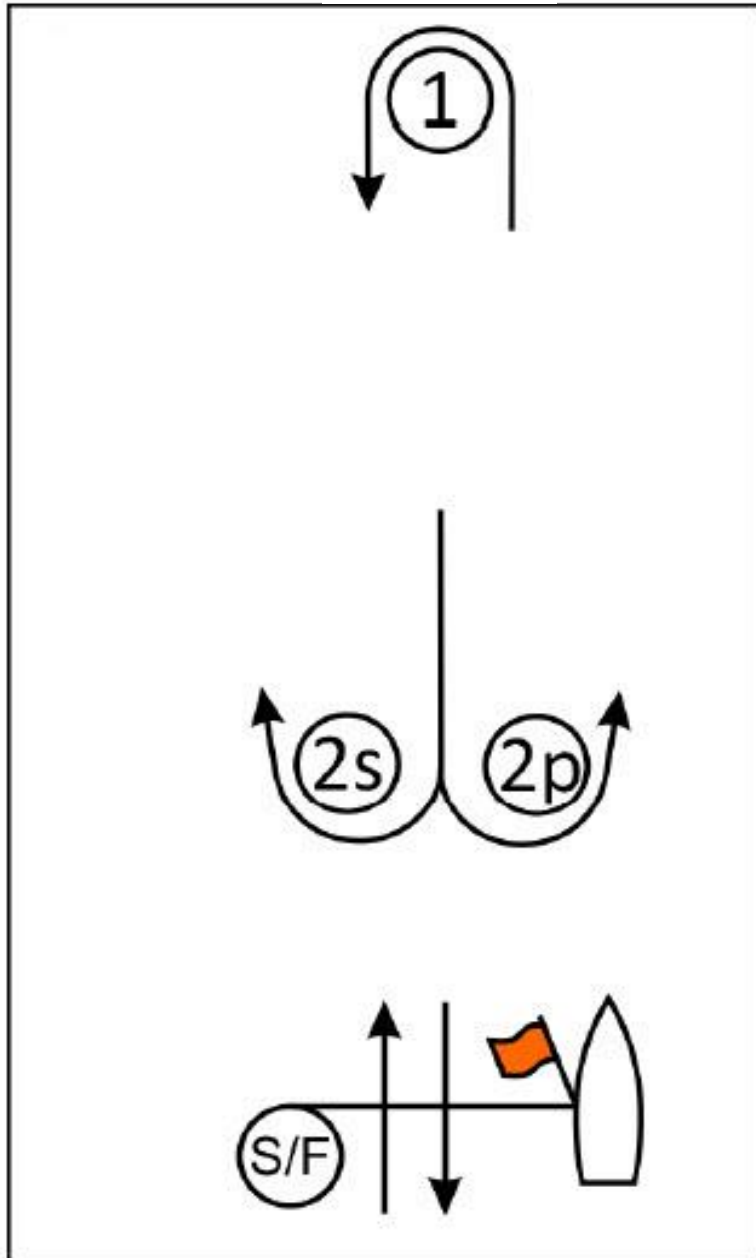

#### MARK ROUNDING ORDER / ROTA TANIMI-ŞAMANDIRA DÖNÜŞLERİ

Start - #1 to Port - 2S/2P - #1 to Port - Finish

Start - #1 İskelede - 2S/2P - #1 İskelede - FİNİŞ

Distance ~ 6 NM / Mesafe ~ 6 DM

Wind / Rüzgar

GYC ©