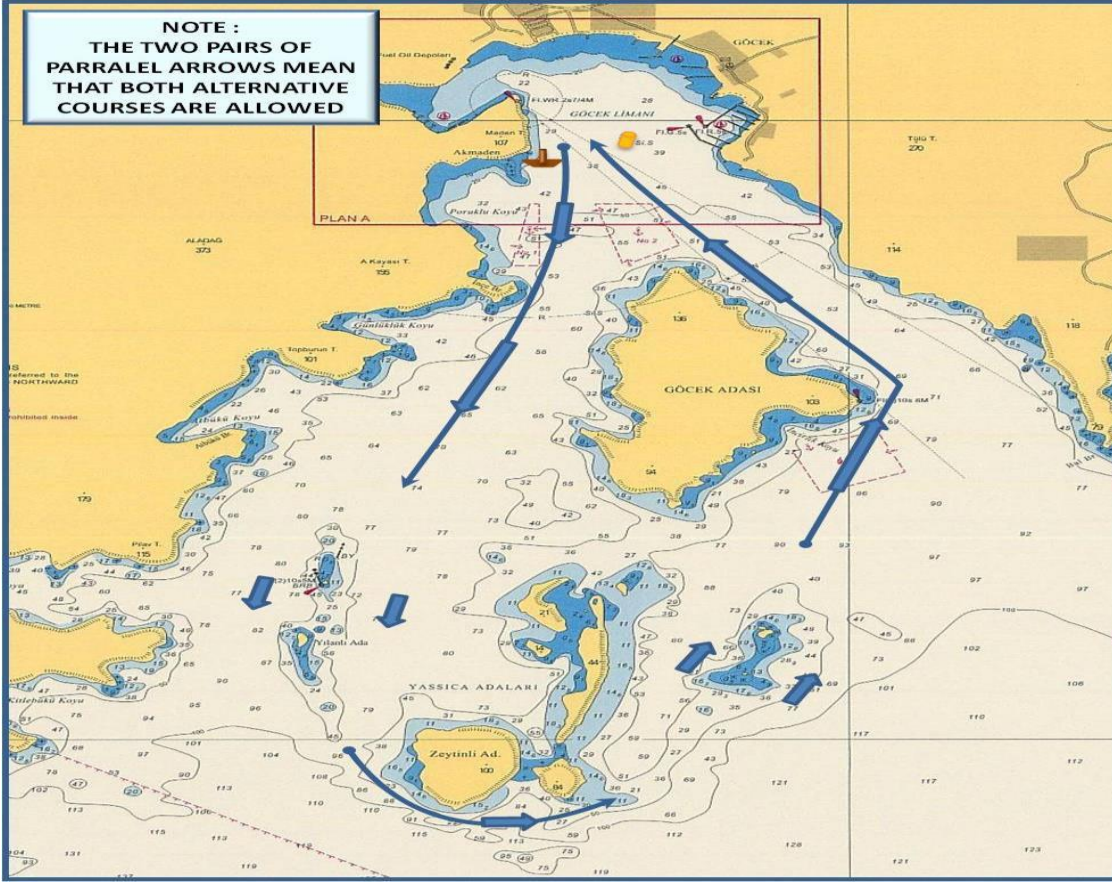

COURSE (ROTA) 2A - IRC CLASS

IRC CLASS

START (GÖCEK)
GÖCEK ISLAND to port
YASSICA ISLAND to port
ZEYTİNLİ ISLAND to port
YASSICA ISLAND to port
GÖCEK ISLAND to port
FINISH (GÖCEK)
DISTANCE : ~ 7,5 NM

START (GÖCEK)
GÖCEK ADASI iskelede
YASSICA ADALARI iskelede
ZEYTİNLİ ADASI iskelede
YASSICA ADALARI iskelede
GÖCEK ADASI iskelede
FINISH (GÖCEK)
MESAFE : ~ 7,5 DM

COURSE (ROTA) 2A – IRC CHARTER & FRESHMAN CLASSES

IRC CHARTER & FRESHMAN CLASSES

START (GOCEK)
GOCEK ISLAND to port
FINISH (GOCEK)
(~ 5,0 NM)

START (GÖCEK)
GÖCEK ADASI iskelede
FINISH (GÖCEK)
(~ 5,0 DM)

The place of RC boat and marks at the starting and finishing lines are approximate.
Start ve finish hatlarındaki şamandra ve komite botu yerleri yaklaşıktır.