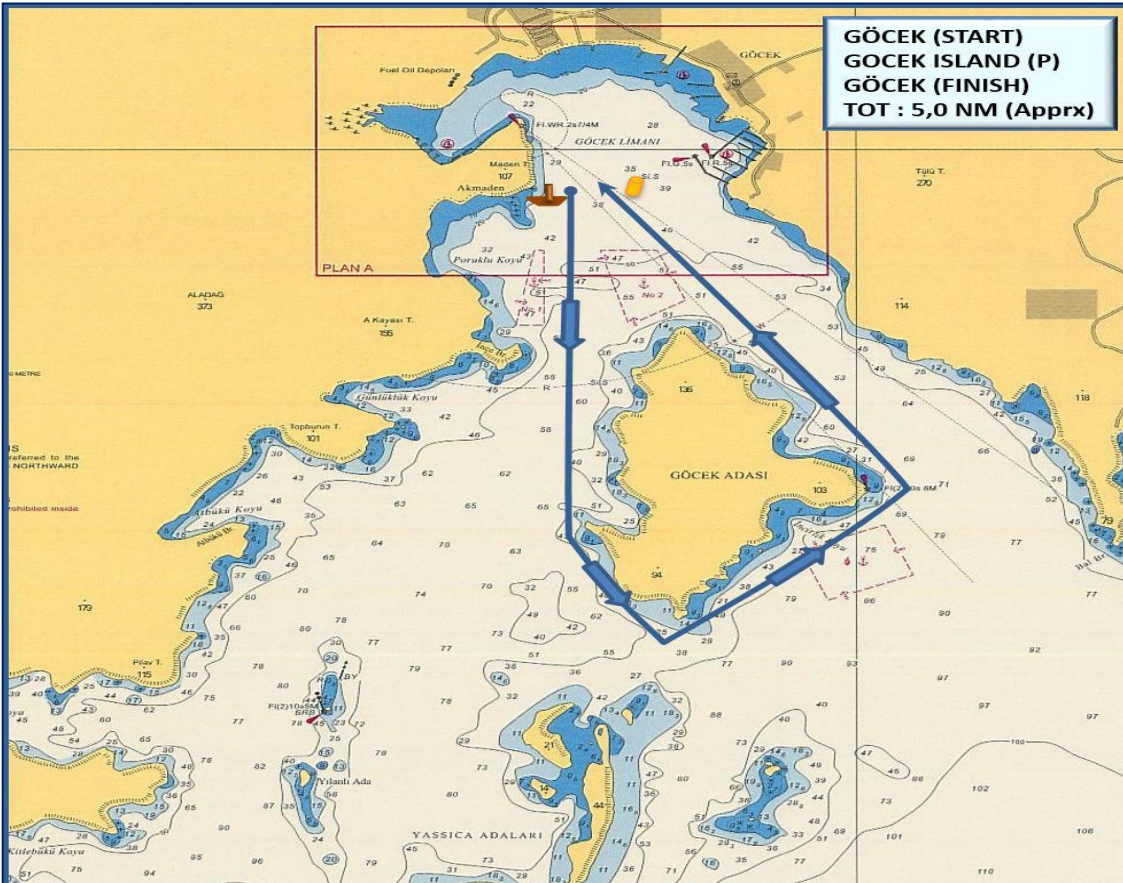

COURSE (ROTA) 2A - IRC CLASS

IRC CLASS

START (GÖCEK)
GÖCEK ISLAND to port
YASSICA ISLAND to port
ZEYTİNLİ ISLAND to port
YASSICA ISLAND to port
GÖCEK ISLAND to port
FINISH (GÖCEK)
DISTANCE : ~ 7,5 NM

START (GÖCEK)
GÖCEK ADASI iskelede
YASSICA ADALARI iskelede
ZEYTİNLİ ADASI iskelede
YASSICA ADALARI iskelede
GÖCEK ADASI iskelede
FINISH (GÖCEK)
MESAFE : ~ 7,5 DM

COURSE (ROTA) 2A – IRC CHARTER & FRESHMAN CLASSES

IRC CHARTER & FRESHMAN CLASSES

START (GOCEK)
GOCEK ISLAND to port
FINISH (GOCEK)
(~ 5,0 NM)

START (GÖCEK)
GÖCEK ADASI iskelede
FINISH (GÖCEK)
(~ 5,0 DM)

The place of RC boat and marks at the starting and finishing lines are approximate.
Start ve finish hatlarındaki şamandra ve komite botu yerleri yaklaşıktır.