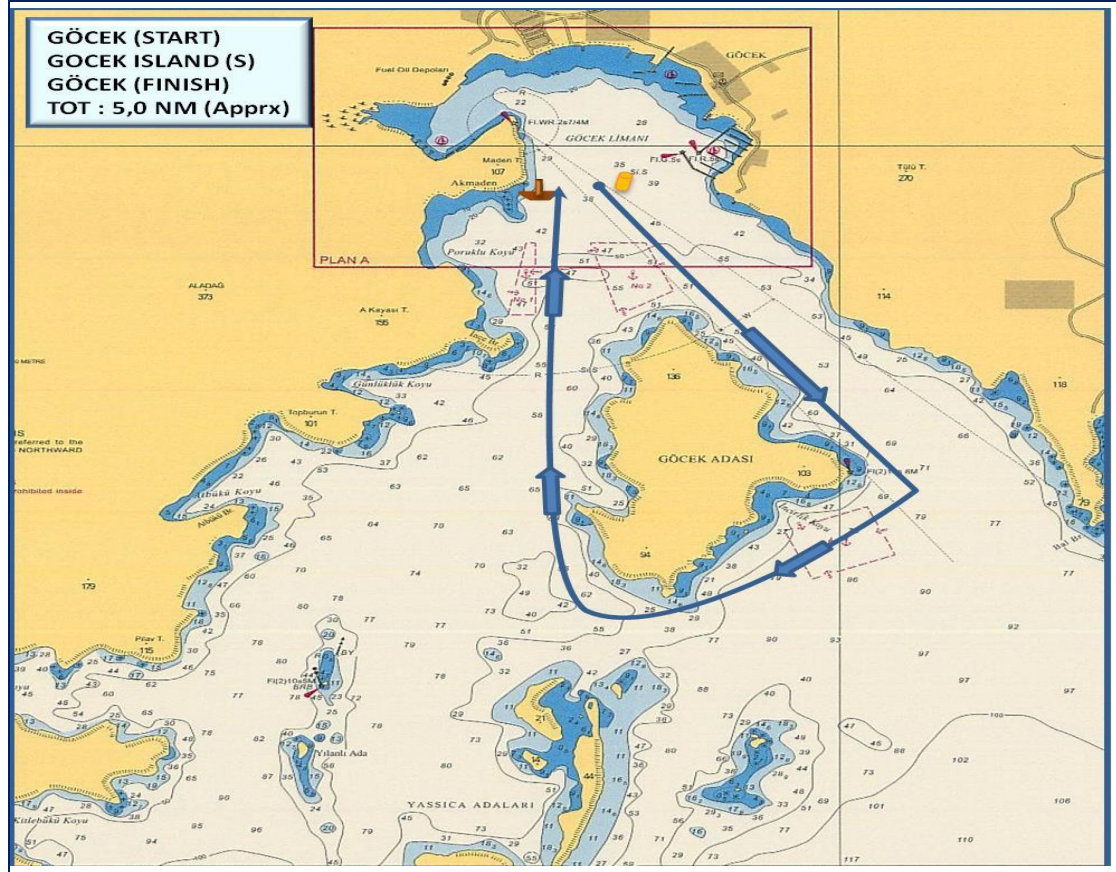

GÖCEK YACHT CLUB

COURSE 2B - ROTA 2B

Coastal courses / Coğrafik rotalar

COURSE (ROTA) 2B - IRC CLASS

IRC CLASS

START (GÖCEK)
GÖCEK ISLAND to starboard
YASSICA ISLAND to starboard
ZEYTİNLİ ISLAND to starboard
YASSICA ISLAND to starboard
FINISH (GÖCEK)
DISTANCE : ~ 7,5 NM

START (GÖCEK)
GÖCEK ADASI sancakta
YASSICA ADALARI sancakta
ZEYTİNLİ ADASI sancakta
YASSICA ADALARI sancakta
GÖCEK ADASI sancakta
FINISH (GÖCEK)
MESAFE : ~ 7,5 DM

COURSE (ROTA) 2B – IRC CHARTER & FRESHMAN CLASSES

IRC CHARTER & FRESHMAN CLASSES

START (GOCEK)
GOCEK ISLAND to starboard
FINISH (GOCEK)
(~ 5,0 NM)

START (GÖCEK)
GÖCEK ADASI sancakta
FINISH (GÖCEK)
(~ 5,0 DM)

The place of RC boat and marks at the starting and finishing lines are approximate.
Start ve finish hatlarındaki şamandra ve komite botu yerleri yaklaşıkştir.