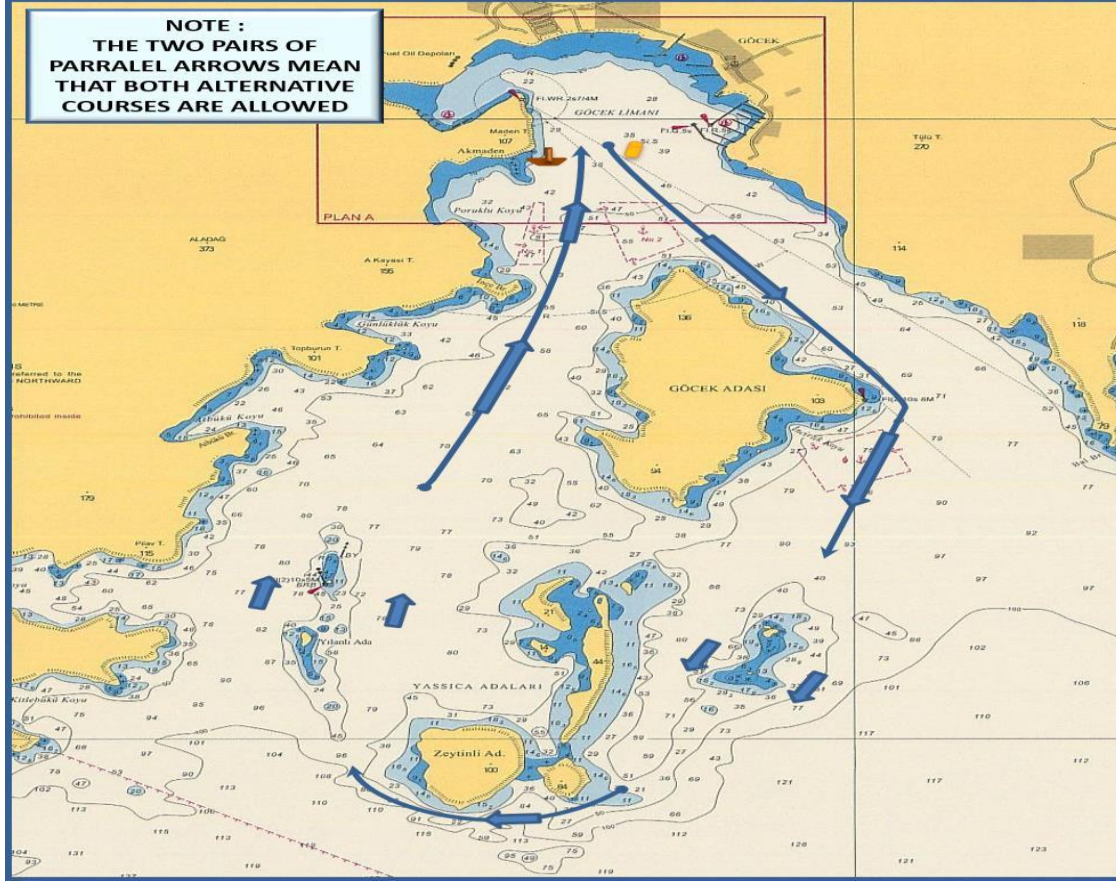

GÖCEK YACHT CLUB

COURSE 2B - ROTA 2B

Coastal courses / Coğrafik rotalar

COURSE (ROTA) 2B - IRC CLASS

IRC CLASS

START (GÖCEK)
GÖCEK ISLAND to starboard
YASSICA ISLAND to starboard
ZEYTİNLİ ISLAND to starboard
YASSICA ISLAND to starboard
FINISH (GÖCEK)
DISTANCE : ~ 7,5 NM

START (GÖCEK)
GÖCEK ADASI sancakta
YASSICA ADALARI sancakta
ZEYTİNLİ ADASI sancakta
YASSICA ADALARI sancakta
GÖCEK ADASI sancakta
FINISH (GÖCEK)
MESAFE : ~ 7,5 DM

COURSE (ROTA) 2B – IRC CHARTER & FRESHMAN CLASSES

IRC CHARTER & FRESHMAN CLASSES

START (GOCEK)
GOCEK ISLAND to starboard
FINISH (GOCEK)
(~ 5,0 NM)

START (GÖCEK)
GÖCEK ADASI sancakta
FINISH (GÖCEK)
(~ 5,0 DM)

The place of RC boat and marks at the starting and finishing lines are approximate.
Start ve finish hatlarındaki şamandra ve komite botu yerleri yaklaşıkştir.