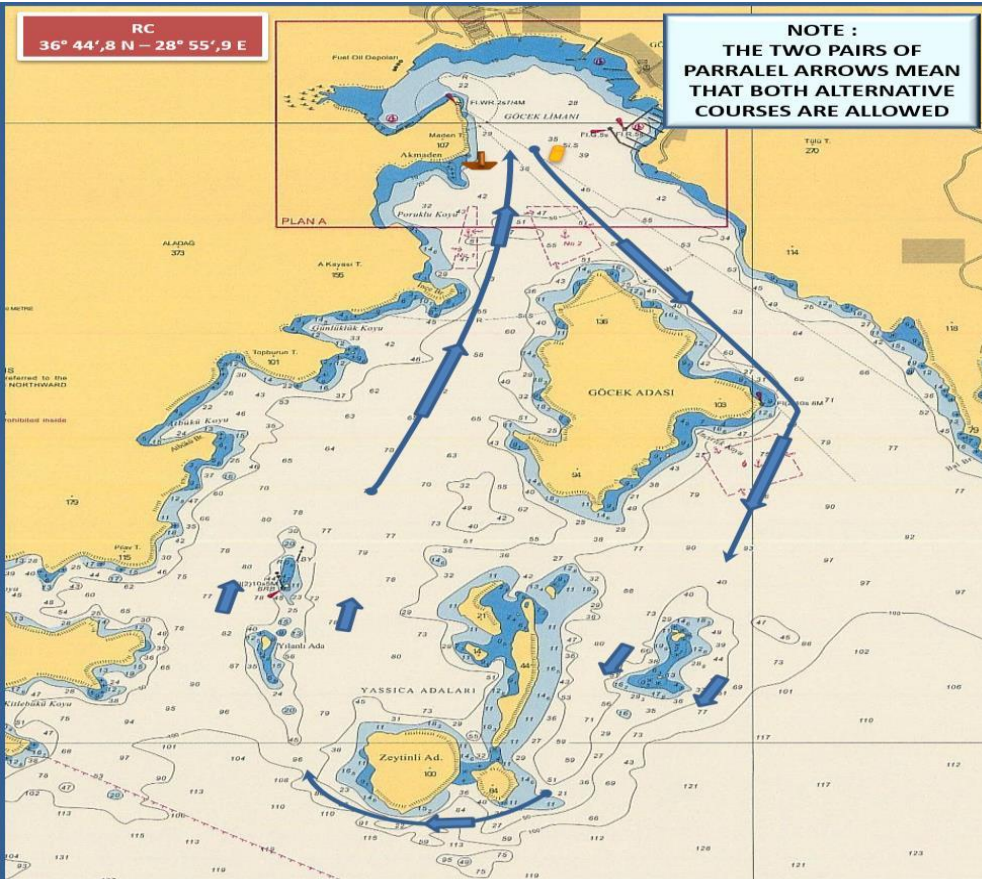

### COURSE (ROTA) 2C - IRC CLASS

### IRC CLASS

**START (GÖCEK)**  
GÖCEK ISLAND to starboard  
İZ KAYASI to starboard  
ZEYTİNLİ ISLAND to starboard  
YASSICA ISLAND to starboard  
GÖCEK ISLAND to starboard  
**FINISH (GÖCEK)**  
DISTANCE : ~ 11,5 NM

### COURSE (ROTA) 2C – IRC CHARTER & FRESHMAN CLASSES

### IRC CHARTER & FRESHMAN CLASSES

**START (GÖCEK)**  
GÖCEK ISLAND to starboard  
ZEYTİNLİ ISLAND to starboard  
YASSICA ISLAND to starboard  
GÖCEK ISLAND to starboard  
**FINISH (GÖCEK)**  
DISTANCE : (~ 7,5 NM)