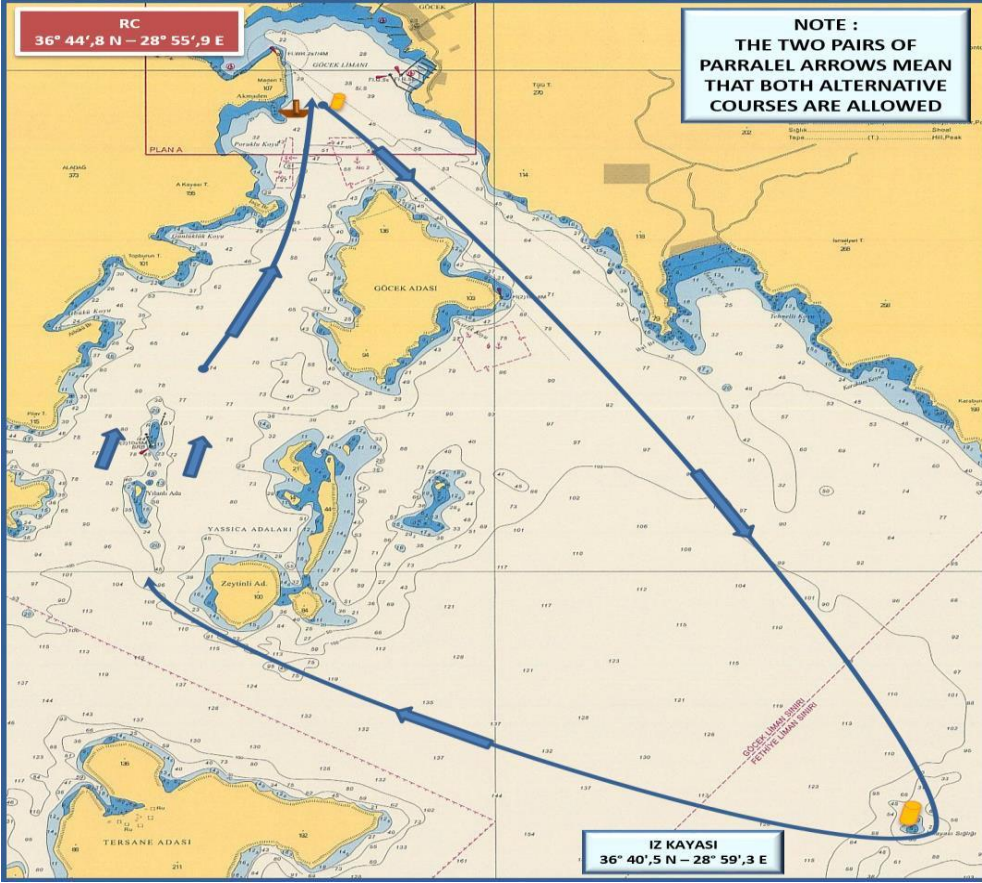

### COURSE (ROTA) 2C - IRC CLASS

### IRC CLASS

**START (GÖCEK)**  
GÖCEK ISLAND to starboard  
İZ KAYASI to starboard  
ZEYTİNLİ ISLAND to starboard  
YASSICA ISLAND to starboard  
GÖCEK ISLAND to starboard  
**FINISH (GÖCEK)**  
DISTANCE : ~ 11,5 NM

### COURSE (ROTA) 2C – IRC CHARTER & FRESHMAN CLASSES

### IRC CHARTER & FRESHMAN CLASSES

**START (GÖCEK)**  
GÖCEK ISLAND to starboard  
ZEYTİNLİ ISLAND to starboard  
YASSICA ISLAND to starboard  
GÖCEK ISLAND to starboard  
**FINISH (GÖCEK)**  
DISTANCE : (~ 7,5 NM)