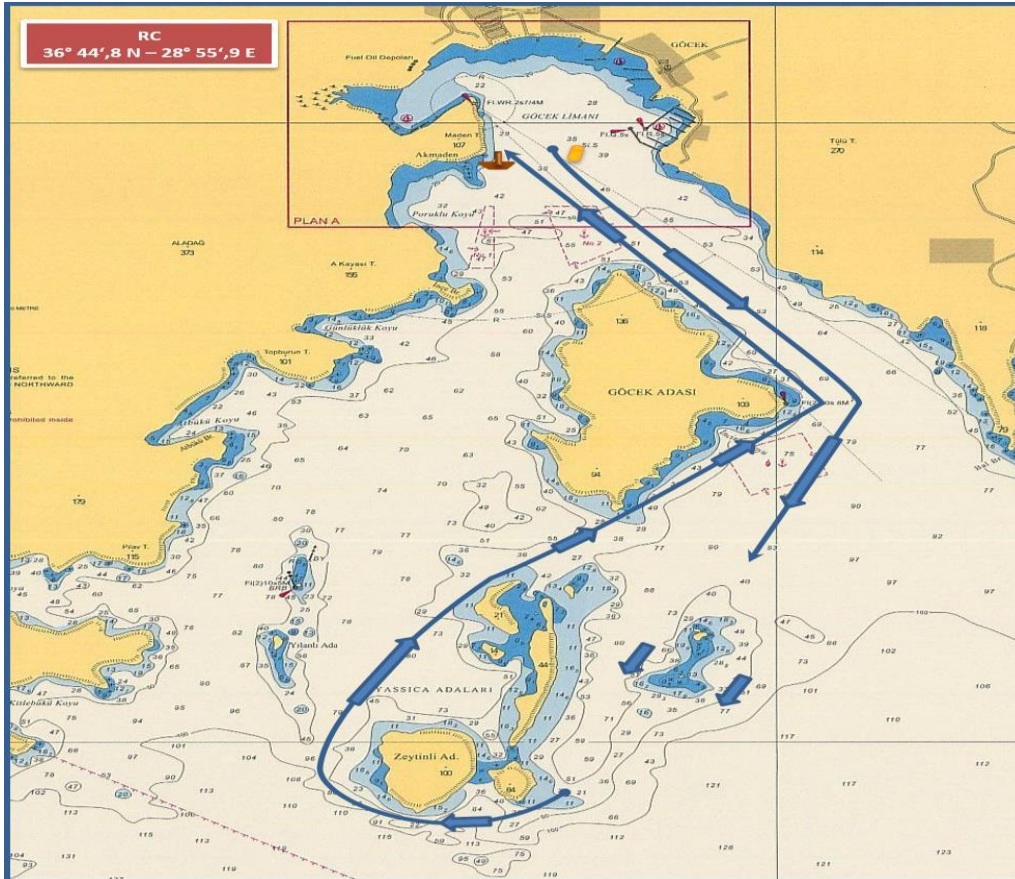

GÖCEK YACHT CLUB

COURSE 2D - ROTA 2D

Coastal courses / Coğrafik rotalar

COURSE (ROTA) 2D - IRC CLASS

IRC CLASS

START (GÖCEK)
GÖCEK ISLAND to starboard
İZ KAYASI to starboard
ZEYİTLİ ISLAND to starboard
YASSICA ISLAND to starboard
GÖCEK ISLAND to port
FINISH (GÖCEK)
DISTANCE : ~ 13,0 NM

START (GÖCEK)
GÖCEK ADASI sancakta
İZ KAYASI sancakta
ZEYİTLİ ADASI sancakta
YASSICA ADALARI sancakta
GÖCEK ADASI iskelede
FINISH (GÖCEK)
MESAFE : ~ 13,0 DM

COURSE (ROTA 2D) – IRC CHARTER & FRESHMAN CLASSES

IRC CHARTER & FRESHMAN CLASSES

START (GÖCEK)
GÖCEK ISLAND to starboard
ZEYİTLİ ISLAND to starboard
YASSICA ISLAND to starboard
GÖCEK ISLAND to port
FINISH (GÖCEK)
DISTANCE : (~ 8,0 NM)

START (GÖCEK)
GÖCEK ADASI sancakta
ZEYİTLİ ADASI sancakta
YASSICA ADALARI sancakta
GÖCEK ADASI iskelede
FINISH (GÖCEK)
MESAFE : (~ 8,0 DM)

The place of RC boat and marks at the starting and finishing lines are approximate.
Start ve finish hatlarındaki şamandra ve komite botu yerleri yaklaşıkştir.