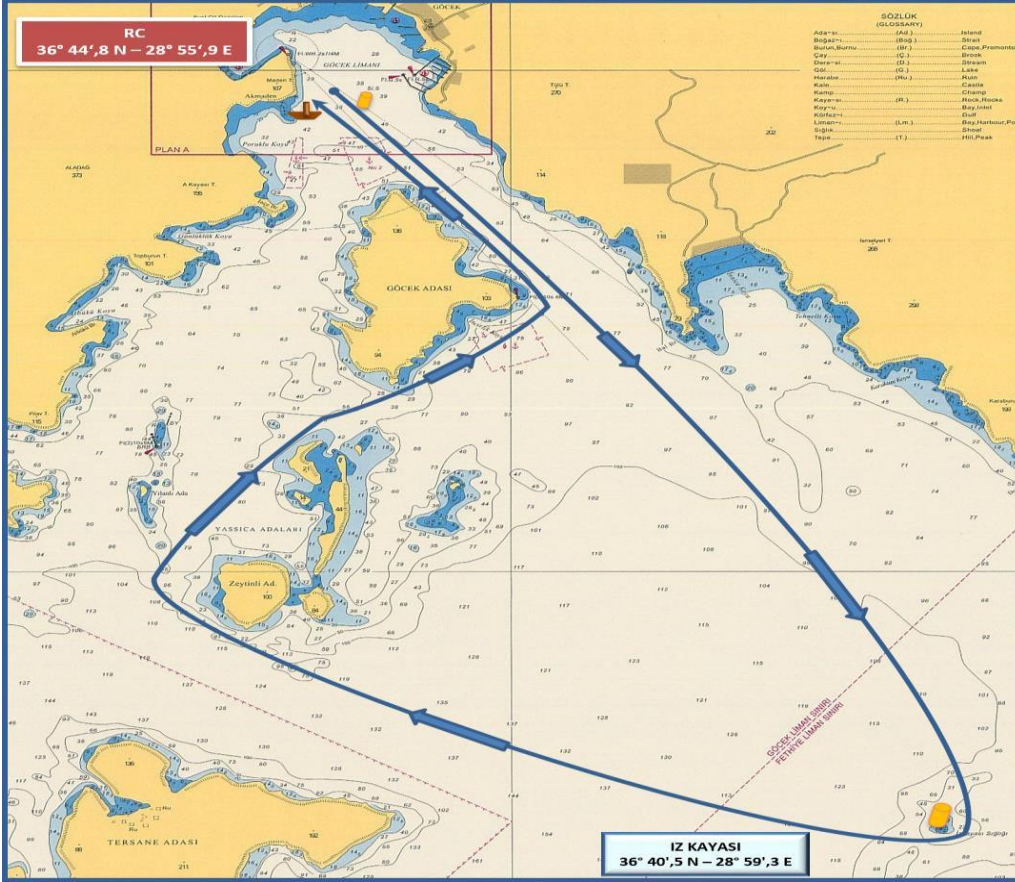

GÖCEK YACHT CLUB

COURSE 2D - ROTA 2D

Coastal courses / Coğrafik rotalar

COURSE (ROTA) 2D - IRC CLASS

IRC CLASS

START (GÖCEK)
GÖCEK ISLAND to starboard
İZ KAYASI to starboard
ZEYİTLİ ISLAND to starboard
YASSICA ISLAND to starboard
GÖCEK ISLAND to port
FINISH (GÖCEK)
DISTANCE : ~ 13,0 NM

START (GÖCEK)
GÖCEK ADASI sancakta
İZ KAYASI sancakta
ZEYİTLİ ADASI sancakta
YASSICA ADALARI sancakta
GÖCEK ADASI iskelede
FINISH (GÖCEK)
MESAFE : ~ 13,0 DM

COURSE (ROTA 2D) – IRC CHARTER & FRESHMAN CLASSES

IRC CHARTER & FRESHMAN CLASSES

START (GÖCEK)
GÖCEK ISLAND to starboard
ZEYİTLİ ISLAND to starboard
YASSICA ISLAND to starboard
GÖCEK ISLAND to port
FINISH (GÖCEK)
DISTANCE : (~ 8,0 NM)

START (GÖCEK)
GÖCEK ADASI sancakta
ZEYİTLİ ADASI sancakta
YASSICA ADALARI sancakta
GÖCEK ADASI iskelede
FINISH (GÖCEK)
MESAFE : (~ 8,0 DM)

The place of RC boat and marks at the starting and finishing lines are approximate.
Start ve finish hatlarındaki şamandra ve komite botu yerleri yaklaşıkştir.