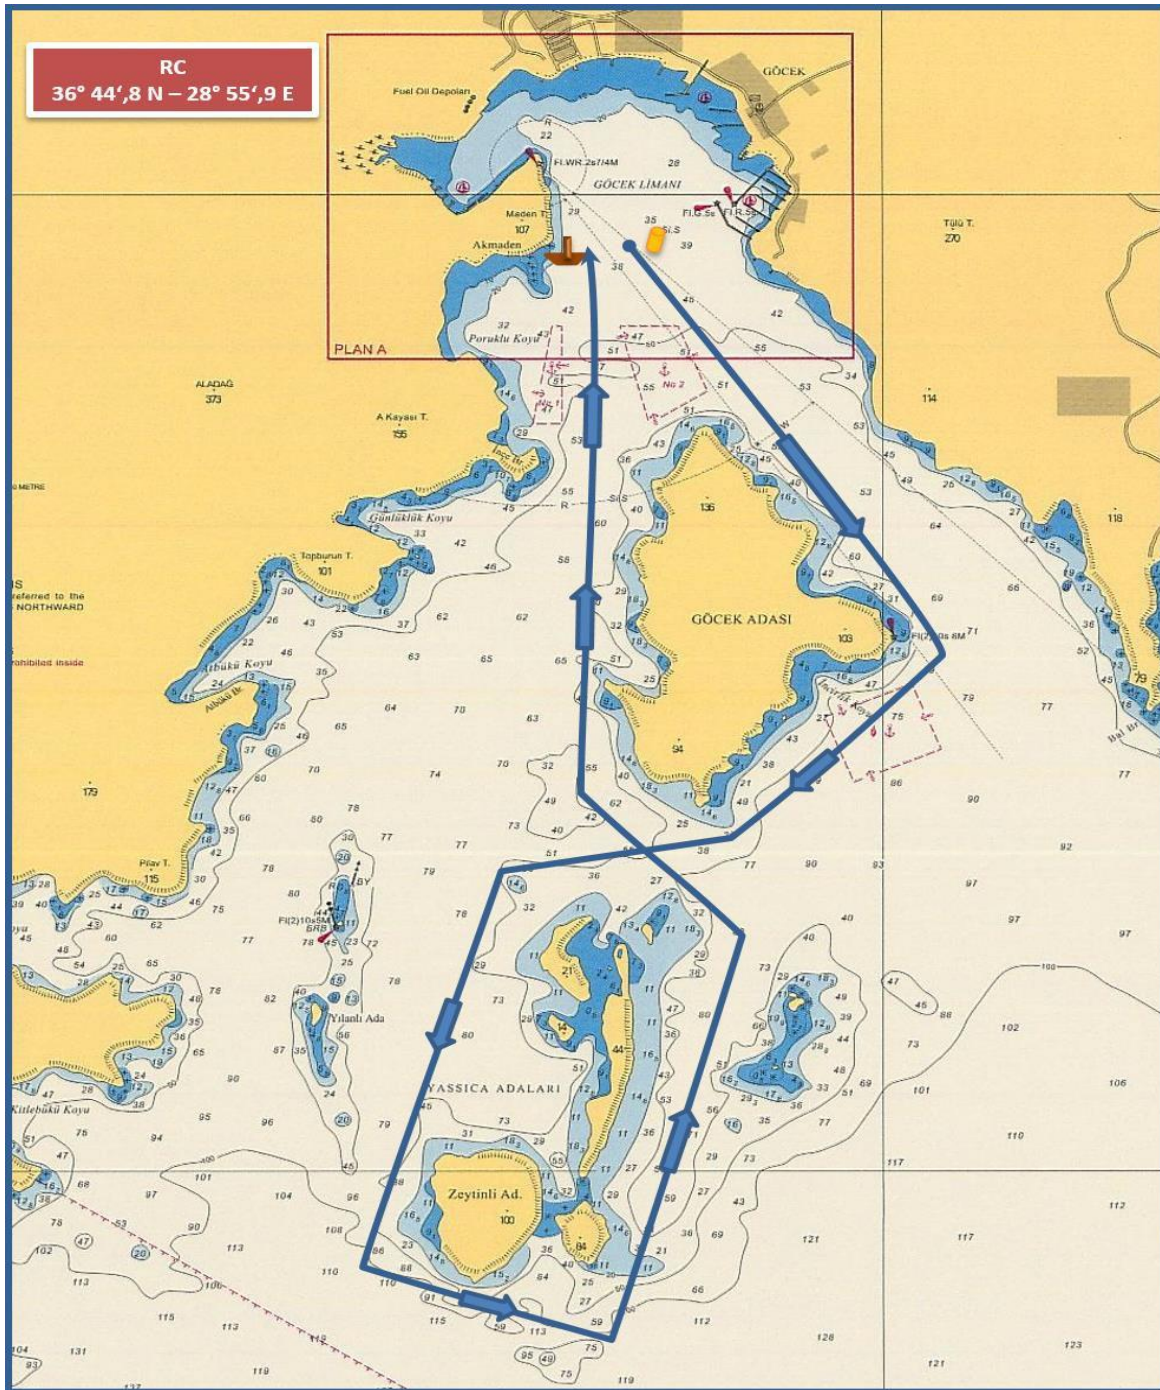

GÖCEK YACHT CLUB

COURSE 2F - ROTA 2F

Coastal courses / Coğrafik rotalar

COURSE (ROTA) 2F - IRC & IRC CHARTER & FRESHMAN CLASSES

ALL CLASSES

- START (GÖCEK) pass GÖCEK ISLAND to starboard, pass YASSICA ISLAND to port, pass ZEYTİNLİ ISLAND to port, pass YASSICA ISLAND to port, pass GÖCEK ISLAND to starboard, FINISH (GÖCEK) DISTANCE :~ 9,0 NM
- START (GÖCEK), GÖCEK ADASI sancakta geçiş, YASSICA ADALARI iskelede geçiş, ZEYTİNLİ ADA iskelede geçiş, YASSICA ADA iskelede geçiş, GÖCEK ADASI sancakta geçiş, FINISH (GÖCEK koy içi) MESAFE : ~ 9,0 DM

The place of RC boat and marks at the starting and finishing lines are approximate.
Start ve finish hatlarındaki şamandıra ve komite botu yerleri yaklaşıkştir.