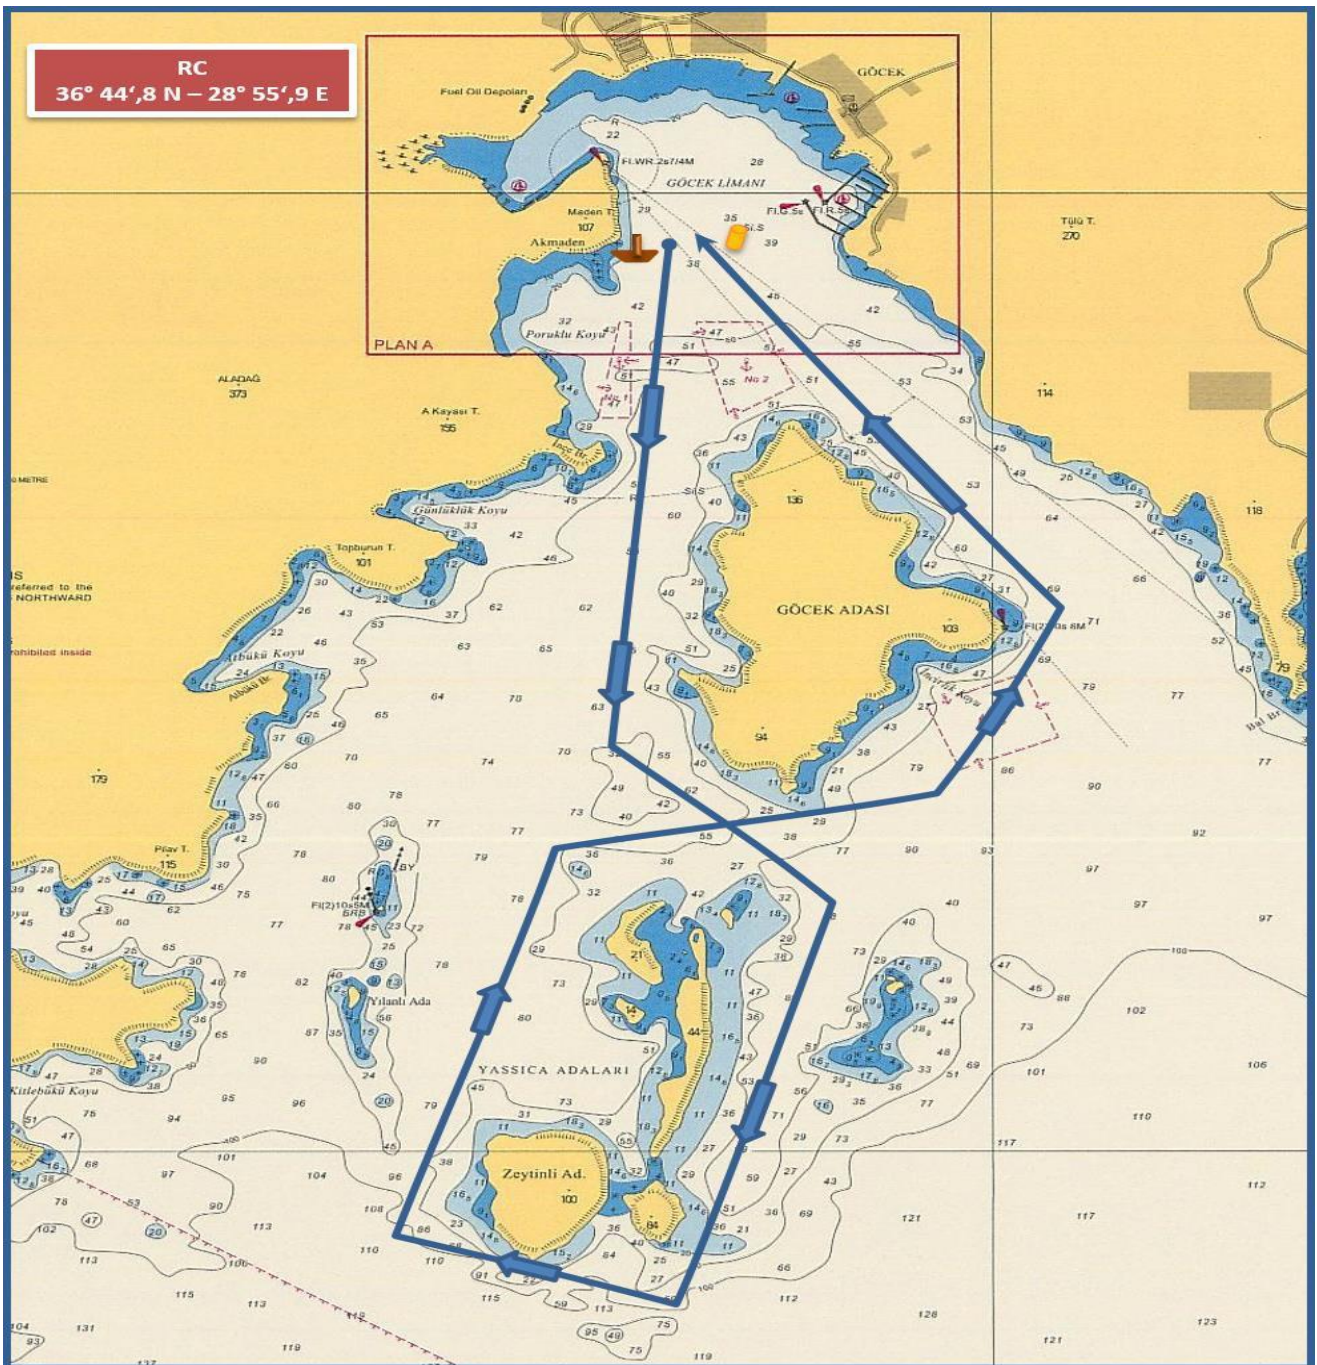

## **COURSE (ROTA) 2G - IRC & IRC CHARTER & FRESHMAN CLASSES**

### **ALL CLASSES**

- ▶ **START (GÖCEK), GÖCEK ISLAND to port, YASSICA ISLAND to starboard, ZEYTİNLİ ISLAND to starboard, YASSICA ISLAND to starboard, GÖCEK ISLAND to port, FINISH (GÖCEK) DISTANCE : ~ 9,0 NM**
- ▶ **START (GÖCEK), GÖCEK ADASI iskelede, YASSICA ADALARI sancakta, ZEYTİNLİ ADA sancakta, YASSICA ADA sancakta, GÖCEK ADASI iskelede, FINISH (GÖCEK) MESAFE : ~ 9,0 DM**

The place of RC boat and marks at the starting and finishing lines are approximate.  
Start ve finish hatlarındaki şamandıra ve komite botu yerleri yaklaşıkştir.