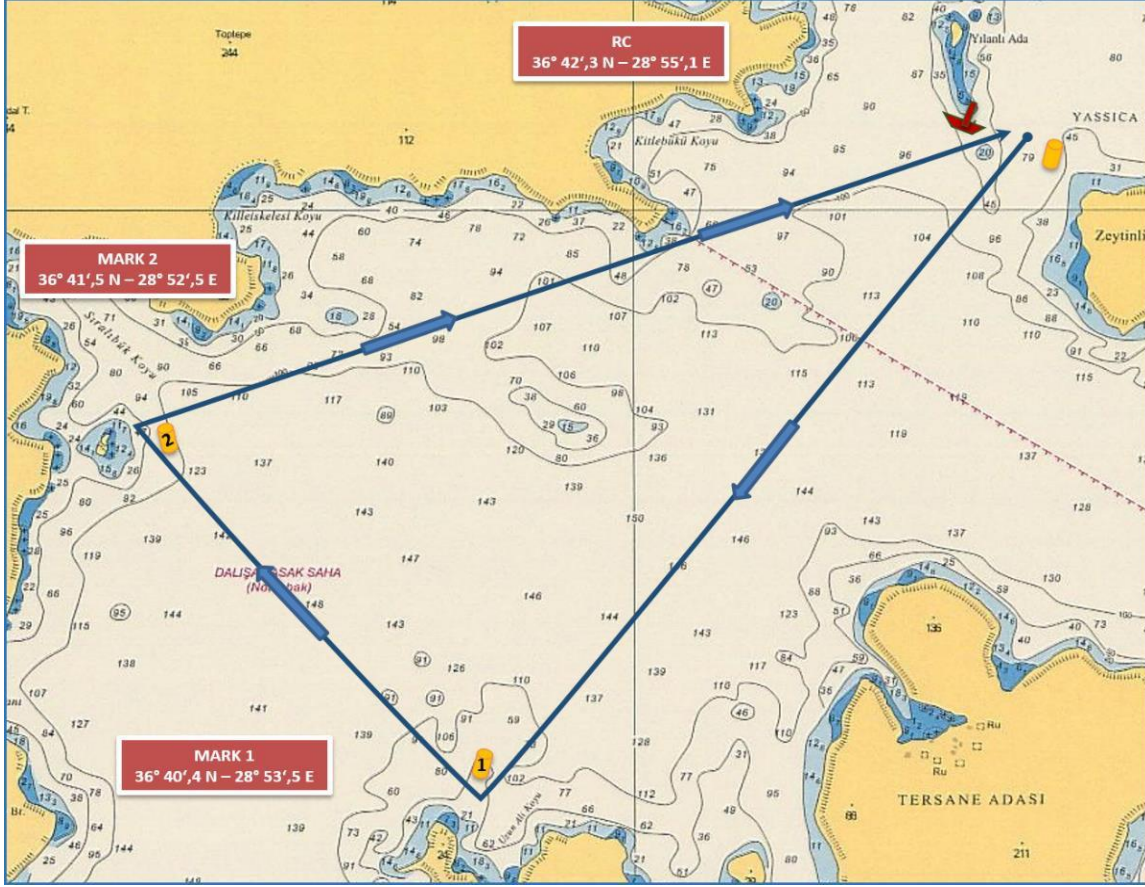

COURSE (ROTA) 3B - IRC CLASS

IRC CLASS

START (YILANLI ISLAND)
(36°42',3 N - 28°55',1 E)
MARK 1 TO STARBOARD
MARK 2 STARBOARD
FINISH (YILANLI ISLAND)
(~ 6,0 NM)

START (YILANLI ADA)
(36°42',3 N - 28°55',1 E)
ŞAMANDRA 1 SANCAKTA
ŞAMANDIRA 2 SANCAKTA
FINISH (YILANLI ADA)
(~ 6,0 DM)

COURSE (ROTA 3B) – IRC CHARTER & FRESHMAN CLASSES

IRC CHARTER & FRESHMAN CLASSES

START (YILANLI ISLAND)
(36°42',3 N - 28°55',1 E)
MARK 1 TO STARBOARD
FINISH (YILANLI ISLAND)
(~ 4,0 NM)

START (YILANLI ADA)
(36°42',3 N - 28°55',1 E)
ŞAMANDRA 1 SANCAKTA
FINISH (YILANLI ADA)
(~ 4,0 DM)

The place of RC boat and marks at the starting and finishing lines are approximate.
Start ve finish hatlarındaki şamandra ve komite botu yerleri yaklaşıkştir.