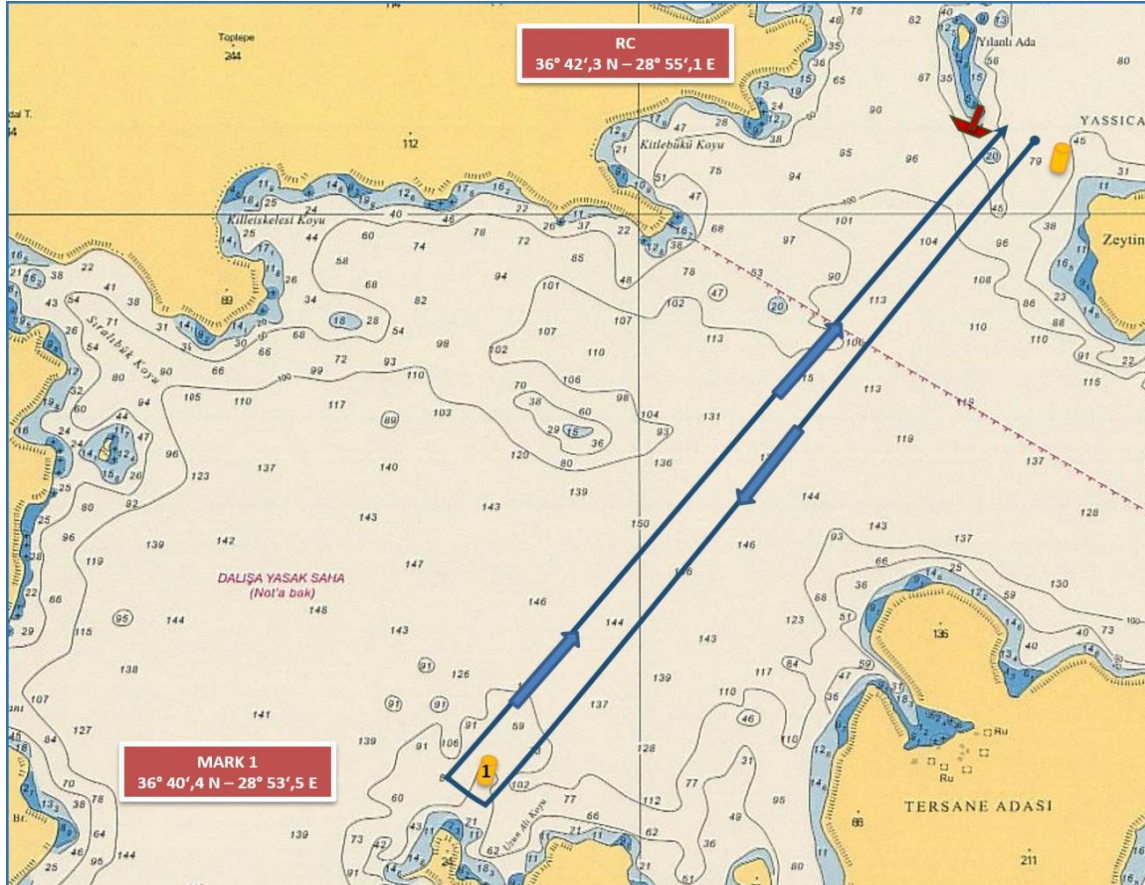

COURSE (ROTA) 3B - IRC CLASS

IRC CLASS

START (YILANLI ISLAND)
(36°42',3 N - 28°55',1 E)
MARK 1 TO STARBOARD
MARK 2 STARBOARD
FINISH (YILANLI ISLAND)
(~ 6,0 NM)

START (YILANLI ADA)
(36°42',3 N - 28°55',1 E)
ŞAMANDRA 1 SANCAKTA
ŞAMANDIRA 2 SANCAKTA
FINISH (YILANLI ADA)
(~ 6,0 DM)

COURSE (ROTA 3B) – IRC CHARTER & FRESHMAN CLASSES

IRC CHARTER & FRESHMAN CLASSES

START (YILANLI ISLAND)
(36°42',3 N - 28°55',1 E)
MARK 1 TO STARBOARD
FINISH (YILANLI ISLAND)
(~ 4,0 NM)

START (YILANLI ADA)
(36°42',3 N - 28°55',1 E)
ŞAMANDRA 1 SANCAKTA
FINISH (YILANLI ADA)
(~ 4,0 DM)

The place of RC boat and marks at the starting and finishing lines are approximate.
Start ve finish hatlarındaki şamandra ve komite botu yerleri yaklaşıkştir.