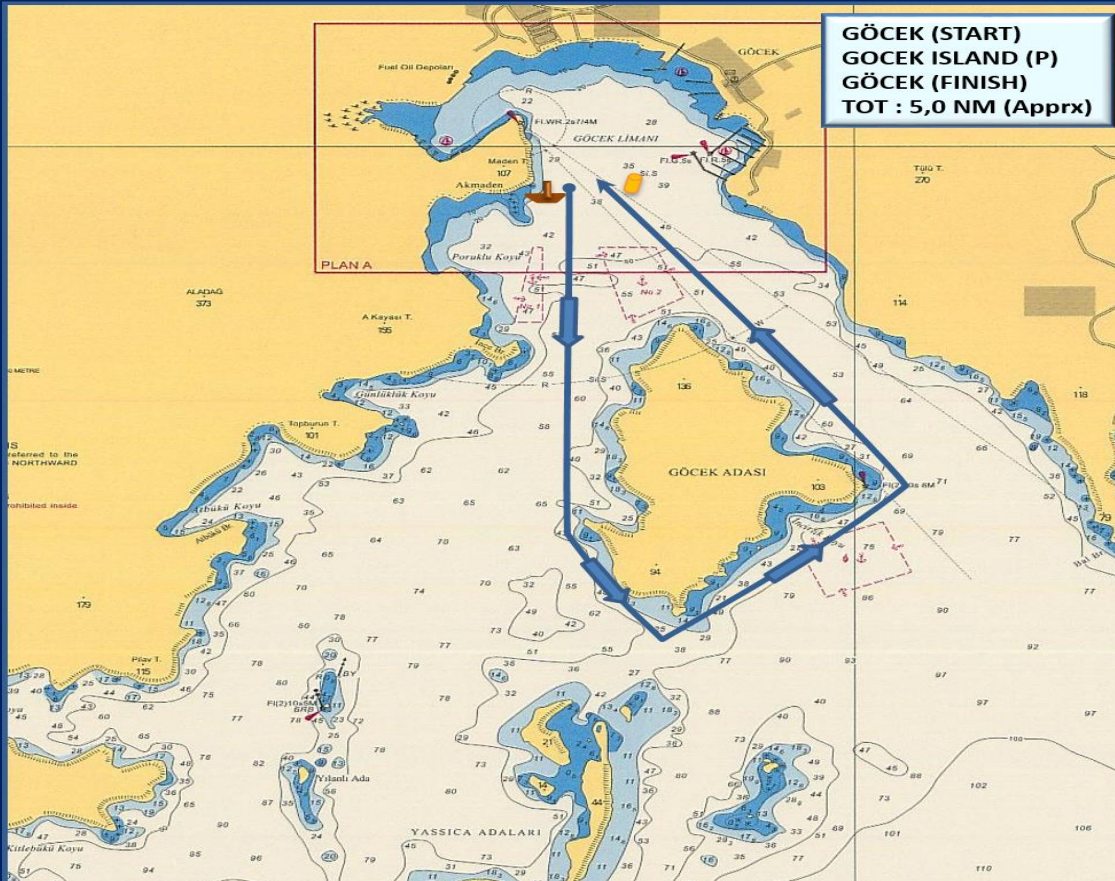

COURSE (ROTA) 2A - IRC CLASSES

IRC CLASSES

START (GÖCEK)
GÖCEK ISLAND to port
YASSICA ISLAND to port
ZEYTİNLİ ISLAND to port
YASSICA ISLAND to port
GÖCEK ISLAND to port
FINISH (GÖCEK)
DISTANCE : ~ 7,5 NM

START (GÖCEK)
GÖCEK ADASI iskelede
YASSICA ADALARI iskelede
ZEYTİNLİ ADASI iskelede
YASSICA ADALARI iskelede
GÖCEK ADASI iskelede
FINISH (GÖCEK koy içi)
MESAFE : ~ 7,5 DM

COURSE (ROTA) 2A – IRC CHARTER & CHARTER & FRESHMAN CLASSES

IRC CHRT. & CHARTER & FRESHMAN CLASSES

START (GOCEK)
GOCEK ISLAND to port
FINISH (GOCEK)
(~ 5,0 NM)

START (GÖCEK)
GÖCEK ADASI iskelede
FINISH (GÖCEK)
(~ 5,0 DM)

The place of RC boat and marks at the starting and finishing lines are approximate.
Start ve finish hatlarındaki şamandra ve komite botu yerleri yaklaşıktır.