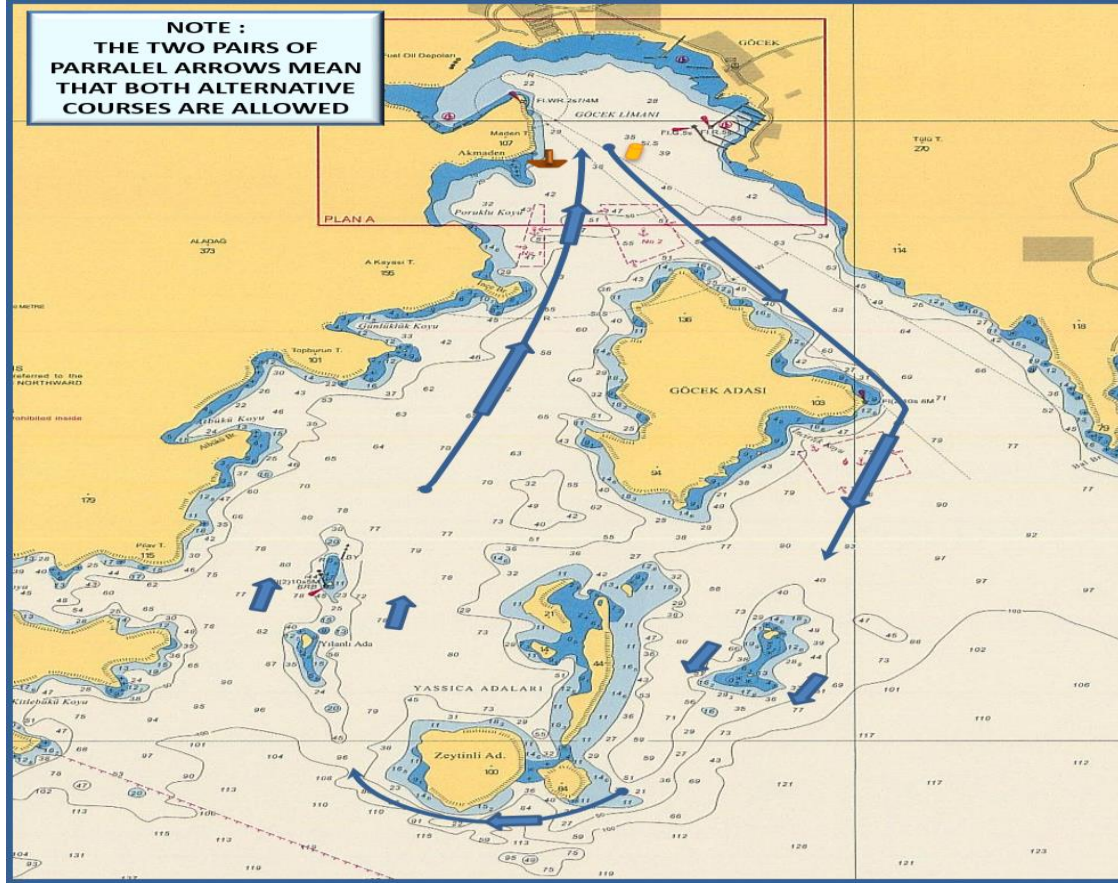

### COURSE (ROTA) 2B - IRC CLASSES

### IRC CLASSES

**START (GÖCEK)**  
GÖCEK ISLAND to starboard  
YASSICA ISLAND to starboard  
ZEYTİNLİ ISLAND to starboard  
YASSICA ISLAND to starboard  
GÖCEK ISLAND to starboard  
**FINISH (GÖCEK)**  
DISTANCE : ~ 7,5 NM

**START (GÖCEK)**  
GÖCEK ADASI sancakta  
YASSICA ADALARI sancakta  
ZEYTİNLİ ADASI sancakta  
YASSICA ADALARI sancakta  
GÖCEK ADASI sancakta  
**FINISH (GÖCEK koyu içi)**  
MESAFE : ~ 7,5 DM

### IRC CHRT. & CHARTER & FRESHMAN CLASSES

**START (GOCEK)**  
GOCEK ISLAND to starboard  
**FINISH (GOCEK)**  
(~ 5,0 NM)

**START (GÖCEK)**  
GÖCEK ADASI sancakta  
**FINISH (GÖCEK)**  
(~ 5,0 DM)

The place of RC boat and marks at the starting and finishing lines are approximate.  
Start ve finish hatlarındaki şamandıra ve komite botu yerleri yaklaşıkştir.