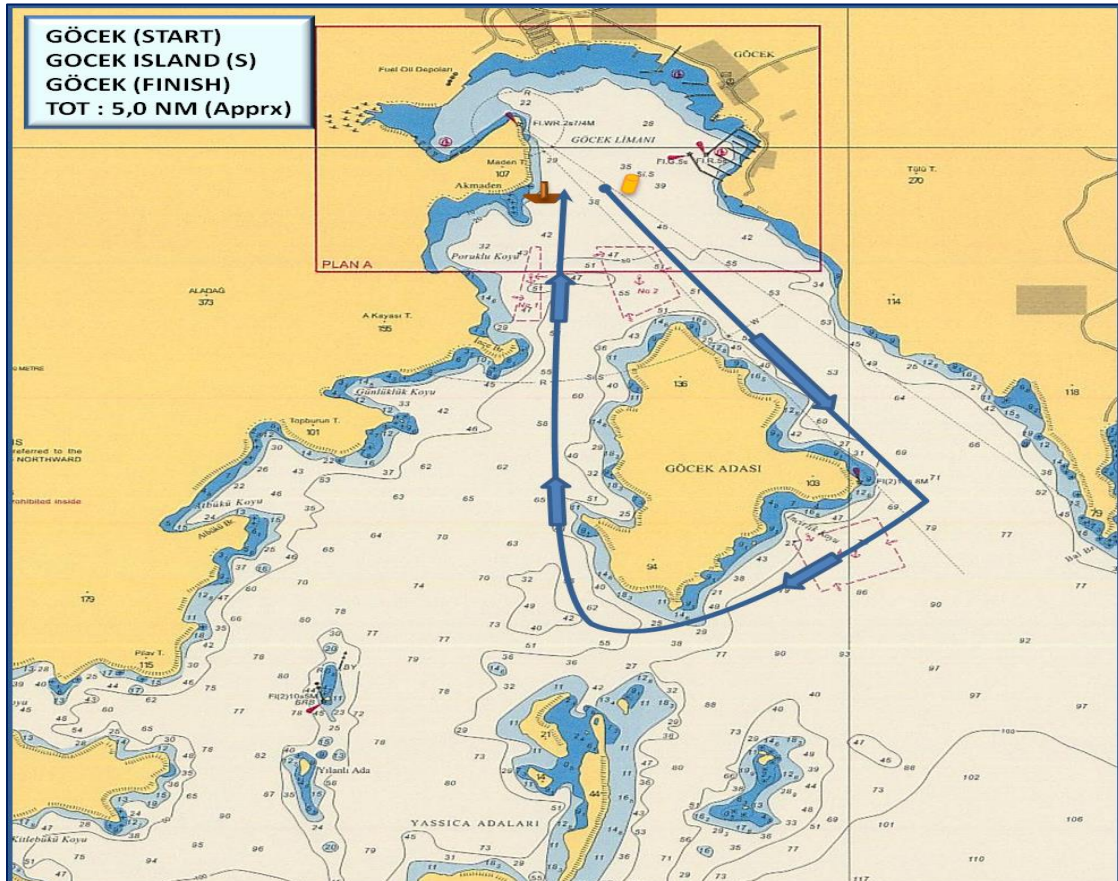

### COURSE (ROTA) 2B - IRC CLASSES

### IRC CLASSES

**START (GÖCEK)**  
GÖCEK ISLAND to starboard  
YASSICA ISLAND to starboard  
ZEYTİNLİ ISLAND to starboard  
YASSICA ISLAND to starboard  
GÖCEK ISLAND to starboard  
**FINISH (GÖCEK)**  
DISTANCE : ~ 7,5 NM

**START (GÖCEK)**  
GÖCEK ADASI sancakta  
YASSICA ADALARI sancakta  
ZEYTİNLİ ADASI sancakta  
YASSICA ADALARI sancakta  
GÖCEK ADASI sancakta  
**FINISH (GÖCEK koyu içi)**  
MESAFE : ~ 7,5 DM

### IRC CHRT. & CHARTER & FRESHMAN CLASSES

**START (GOCEK)**  
GOCEK ISLAND to starboard  
**FINISH (GOCEK)**  
(~ 5,0 NM)

**START (GÖCEK)**  
GÖCEK ADASI sancakta  
**FINISH (GÖCEK)**  
(~ 5,0 DM)

The place of RC boat and marks at the starting and finishing lines are approximate.  
Start ve finish hatlarındaki şamandıra ve komite botu yerleri yaklaşıkştir.